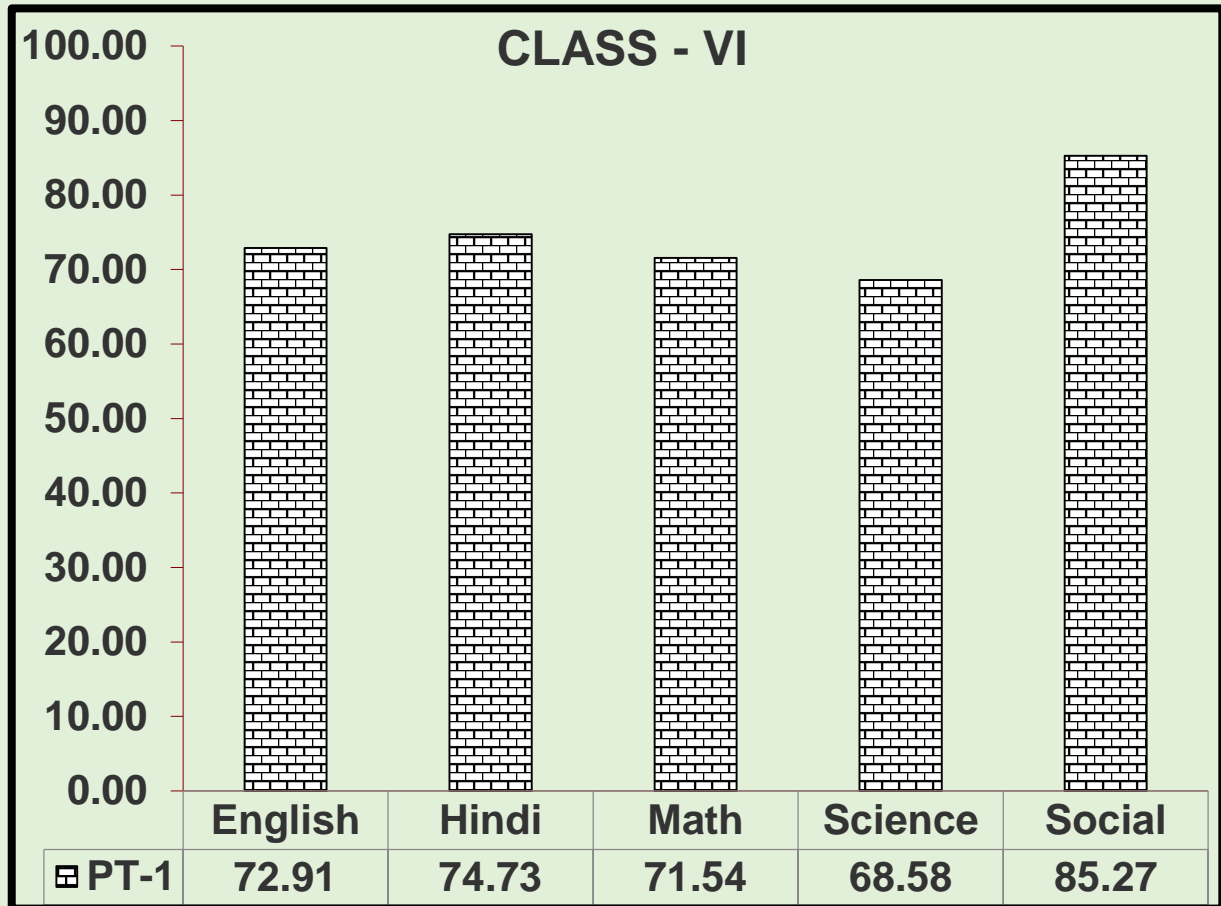

CLASS VI STUDENTS SECURED	Eng	Hin	Mat	Sci	Soc
ABOVE 75%	90.00	88.00	89.00	84.00	146.00
ABSENT	3.00	6.00	4.00	3.00	5.00
BELOW 50%	16.00	13.00	21.00	28.00	3.00
Between 50-75%	63.00	65.00	58.00	57.00	18.00
TOT	172	172	172	172	172