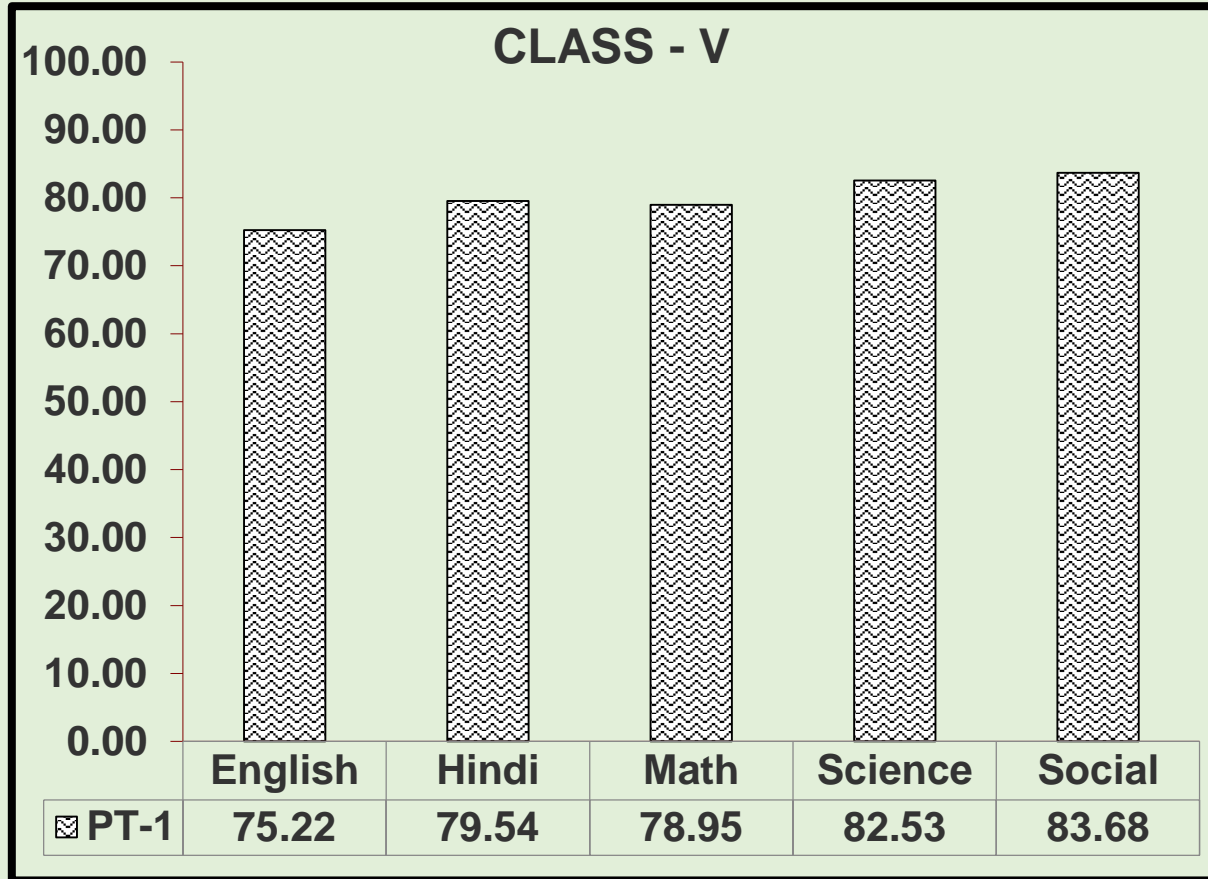

CLASS V STUDENTS SECURED	Eng	Hin	Mat	Sci	Soc
ABOVE 75%	95	111	111	123	126
ABSENT	5	7	6	3	6
BELOW 50%	16	13	7	7	8
Between 50-75%	49	34	41	32	25
TOT	165	165	165	165	165