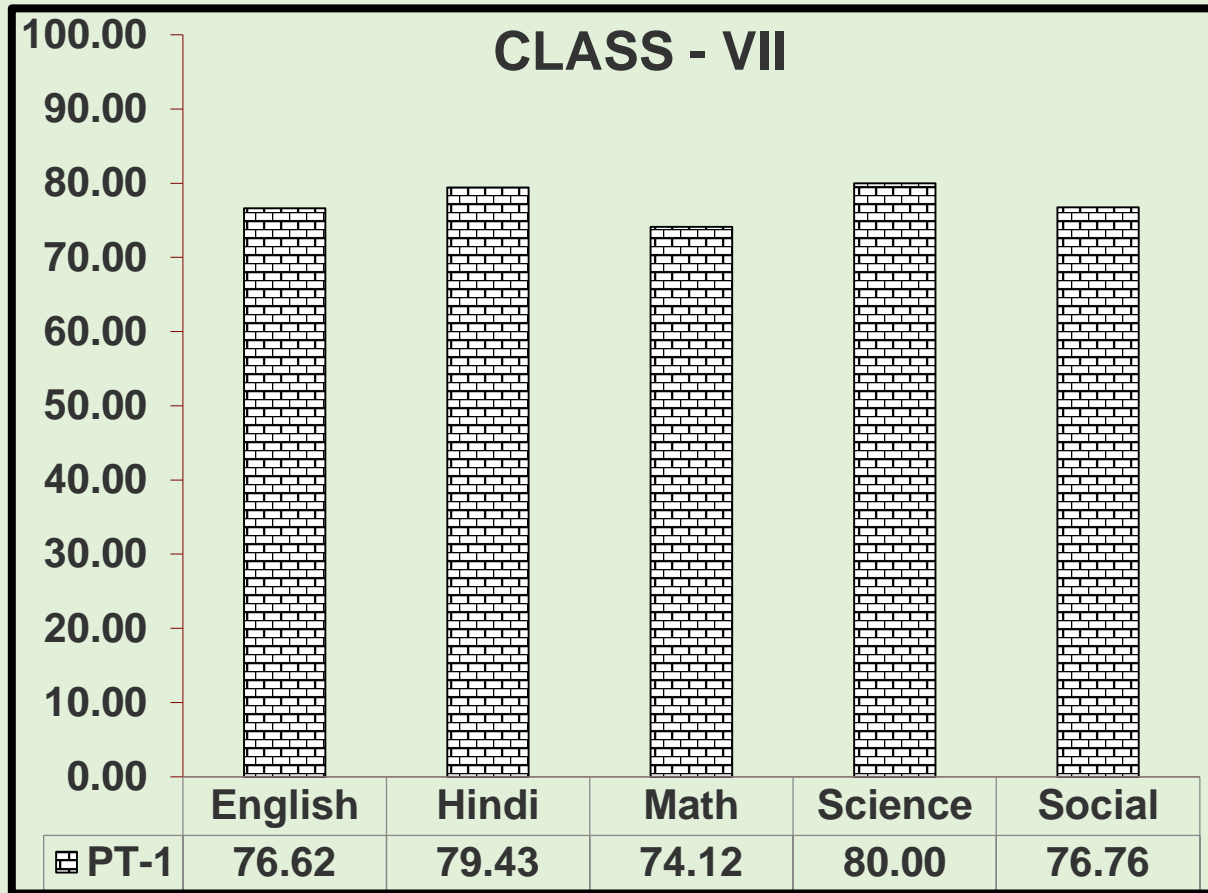

CLASS VII STUDENTS SECURED	Eng	Hin	Mat	Sci	Soc
ABOVE 75%	101	114	90	111	99
ABSENT	6	5	7	3	4
BELOW 50%	9	7	19	7	12
Between 50-75%	44	34	44	39	45
TOT	160	160	160	160	160