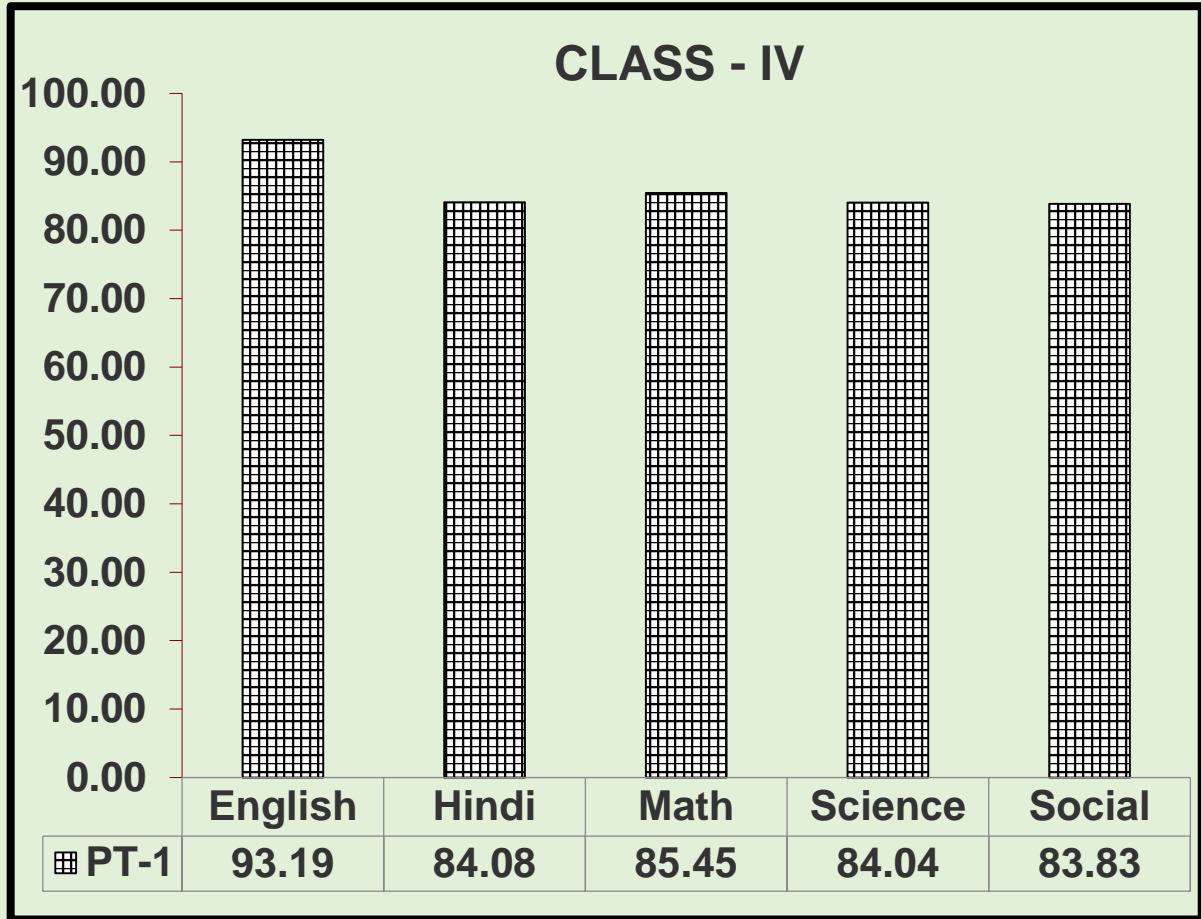

SANGHAMITRA SCHOOL

PT-1 RESULT ANALYSIS 2024-25

CLASS III STUDENTS SECURED	Eng	Hin	Mat	EVS
ABOVE 75%	114	117	115	130
ABSENT	3	2	3	2
BELOW 50%	14	7	8	5
Between 50-75%	37	42	42	31
TOT	168	168	168	168

SANGHAMITRA SCHOOL

PT-1 RESULT ANALYSIS 2024-25

CLASS IV STUDENTS SECURED	Eng	Hin	Mat	Sci	Soc
ABOVE 75%	152	126	139	131	132
ABSENT	6	6	6	4	5
BELOW 50%	1	3	10	2	3
Between 50-75%	12	36	16	34	31
TOT	171	171	171	171	171

SANGHAMITRA SCHOOL