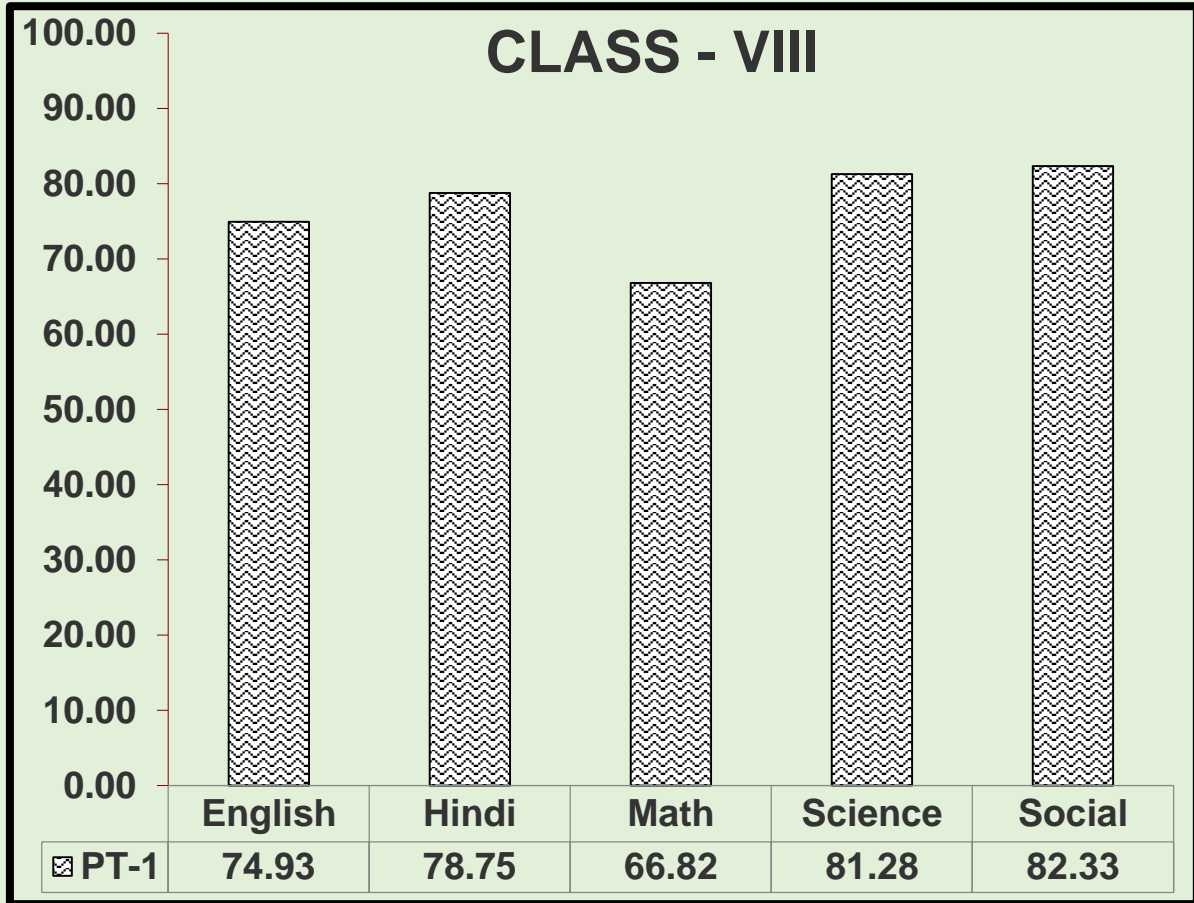

CLASS VIII STUDENTS SECURED	Eng	Hin	Mat	Sci	Soc
ABOVE 75%	98	107	75	113	121
ABSENT	2	2	2	5	4
BELOW 50%	11	10	38	8	6
Between 50-75%	49	41	45	34	29
TOT	160	160	160	160	160