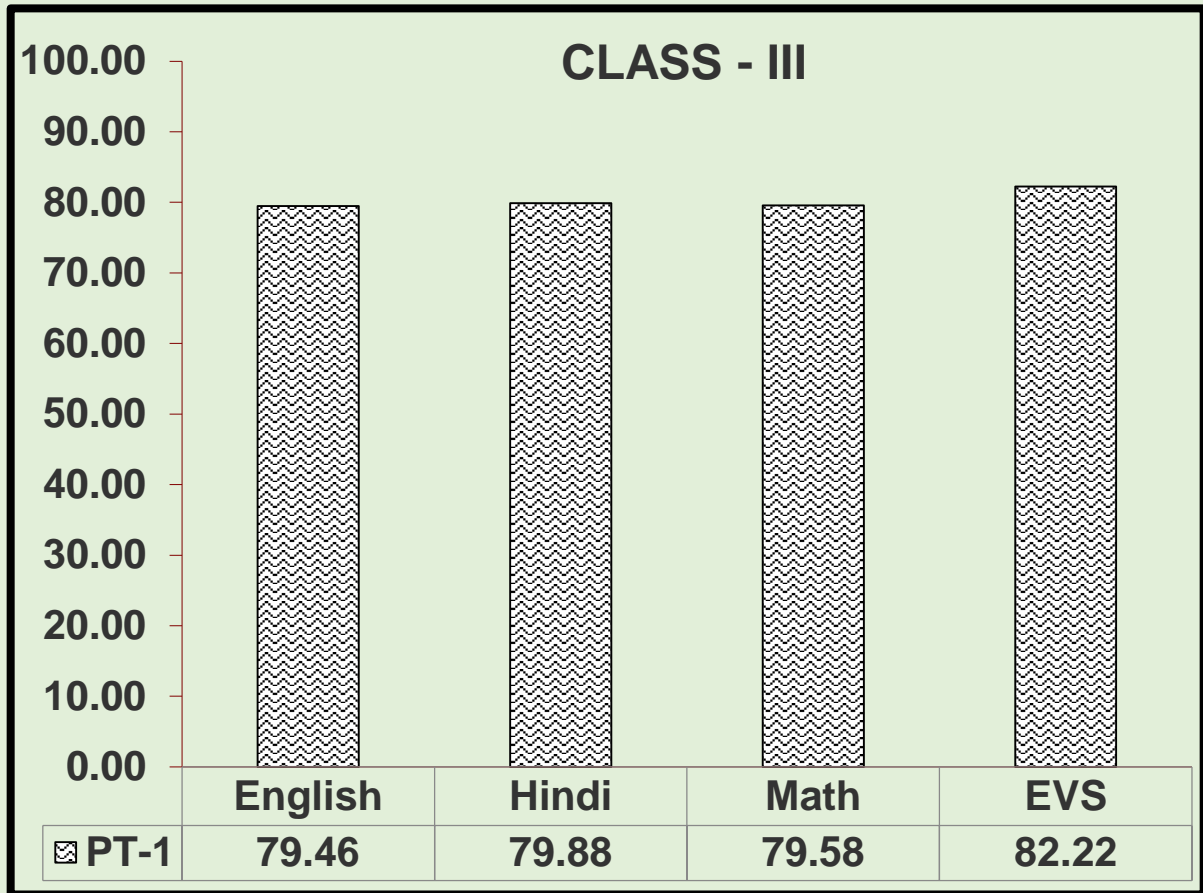

SANGHAMITRA SCHOOL

PT-1 RESULT ANALYSIS 2024-25

CLASS III STUDENTS SECURED	Eng	Hin	Mat	EVS
ABOVE 75%	114	117	115	130
ABSENT	3	2	3	2
BELOW 50%	14	7	8	5
Between 50-75%	37	42	42	31
TOT	168	168	168	168

SANGHAMITRA SCHOOL