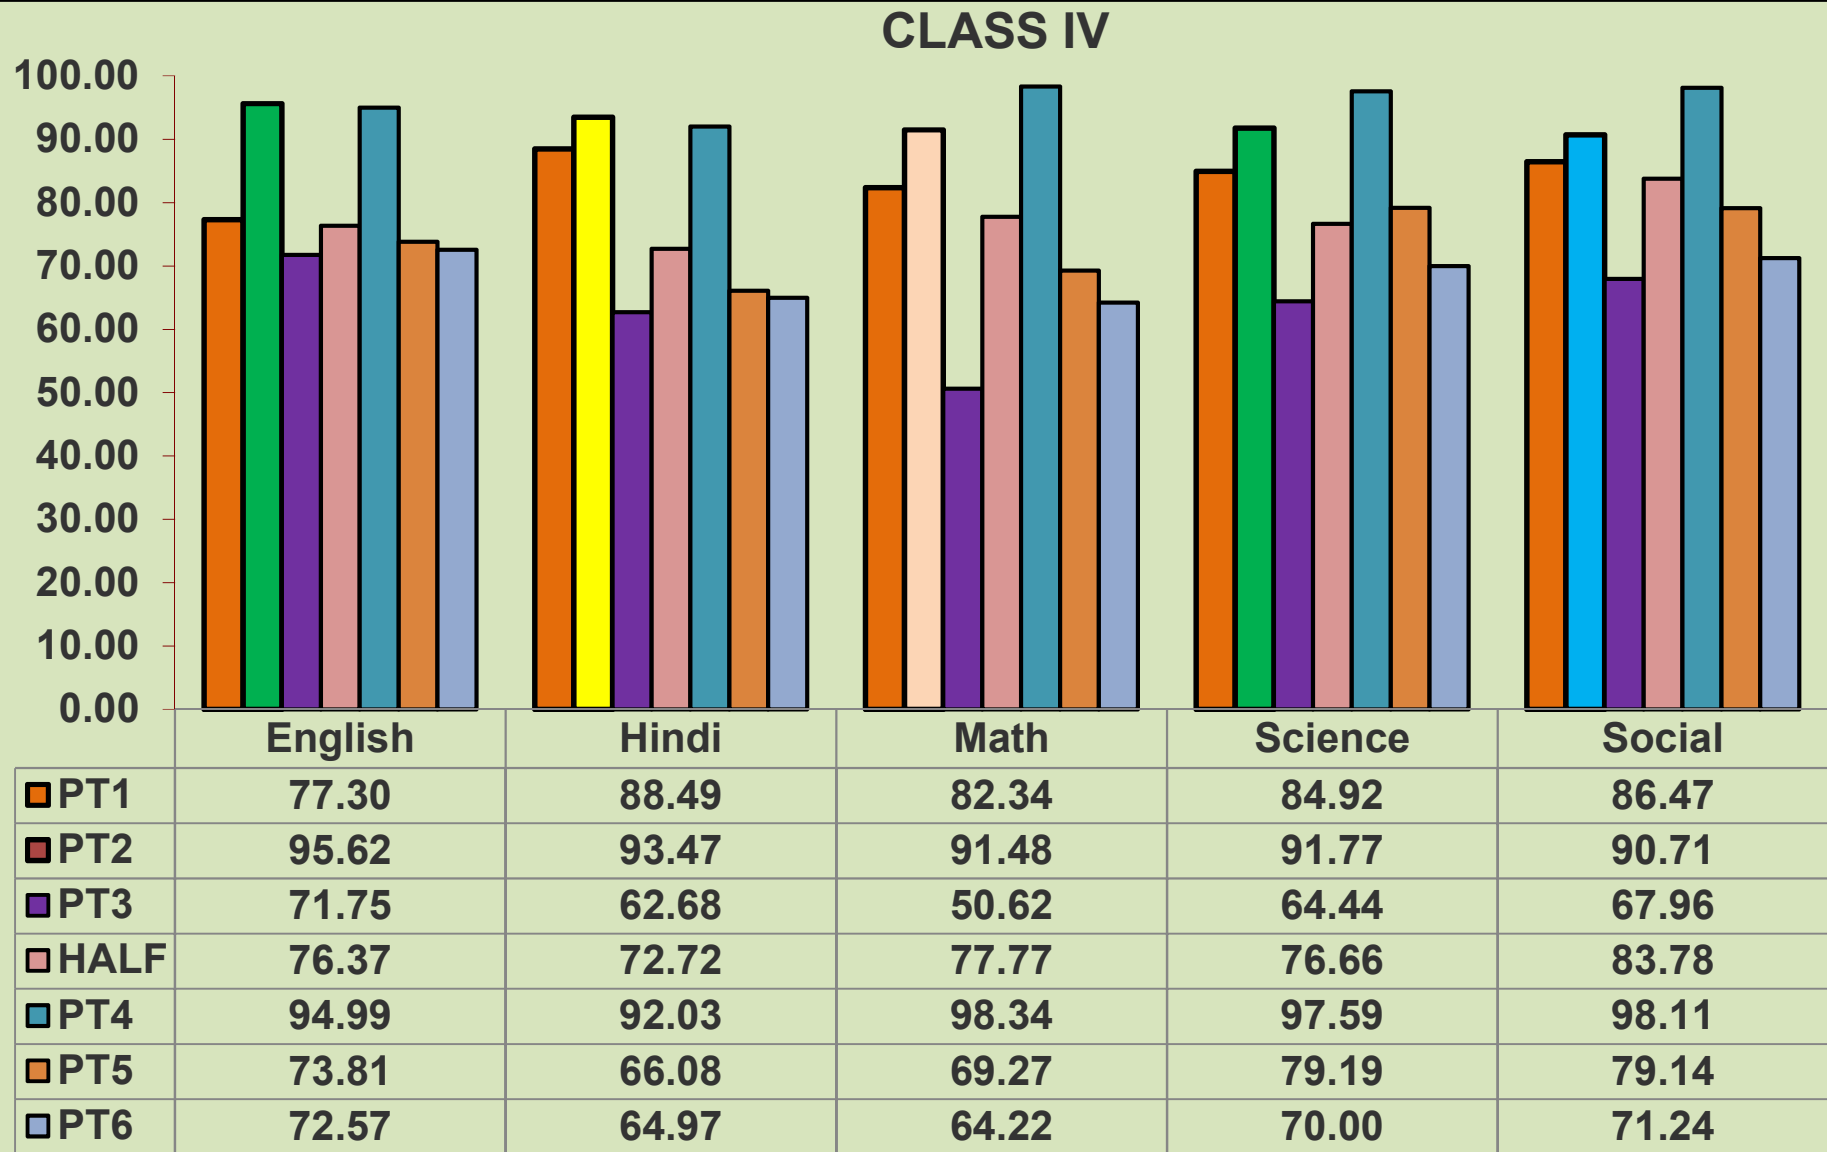

### CLASS - LKG

SANGHAMITRA SCHOOL  
CLASS ,SUBJECT AND SCHOOL AVERAGES TILL PT 6

**CLASS - UKG**

SANGHAMITRA SCHOOL  
CLASS ,SUBJECT AND SCHOOL AVERAGES TILL PT 6

**CLASS - I**

SANGHAMITRA SCHOOL  
CLASS ,SUBJECT AND SCHOOL AVERAGES TILL PT 6

SANGHAMITRA SCHOOL  
CLASS ,SUBJECT AND SCHOOL AVERAGES TILL PT 6

SANGHAMITRA SCHOOL  
CLASS ,SUBJECT AND SCHOOL AVERAGES TILL PT 6

SANGHAMITRA SCHOOL  
CLASS ,SUBJECT AND SCHOOL AVERAGES TILL PT 6

SANGHAMITRA SCHOOL  
CLASS ,SUBJECT AND SCHOOL AVERAGES TILL PT 6

SANGHAMITRA SCHOOL  
CLASS ,SUBJECT AND SCHOOL AVERAGES TILL PT 6

SANGHAMITRA SCHOOL  
CLASS ,SUBJECT AND SCHOOL AVERAGES TILL PT 6

	English	Hindi	Math	Science	Social
PT1	78.29	66.44	72.21	74.20	80.21
PT2	89.00	89.91	85.17	86.06	82.24
PT3	71.42	61.25	46.19	56.16	60.62
HALF	70.83	65.37	60.97	72.63	75.11
PT4	93.17	87.76	78.05	96.19	88.68
PT5	61.47	65.94	60.29	63.53	60.94
PT6	66.46	67.31	72.16	78.27	66.45