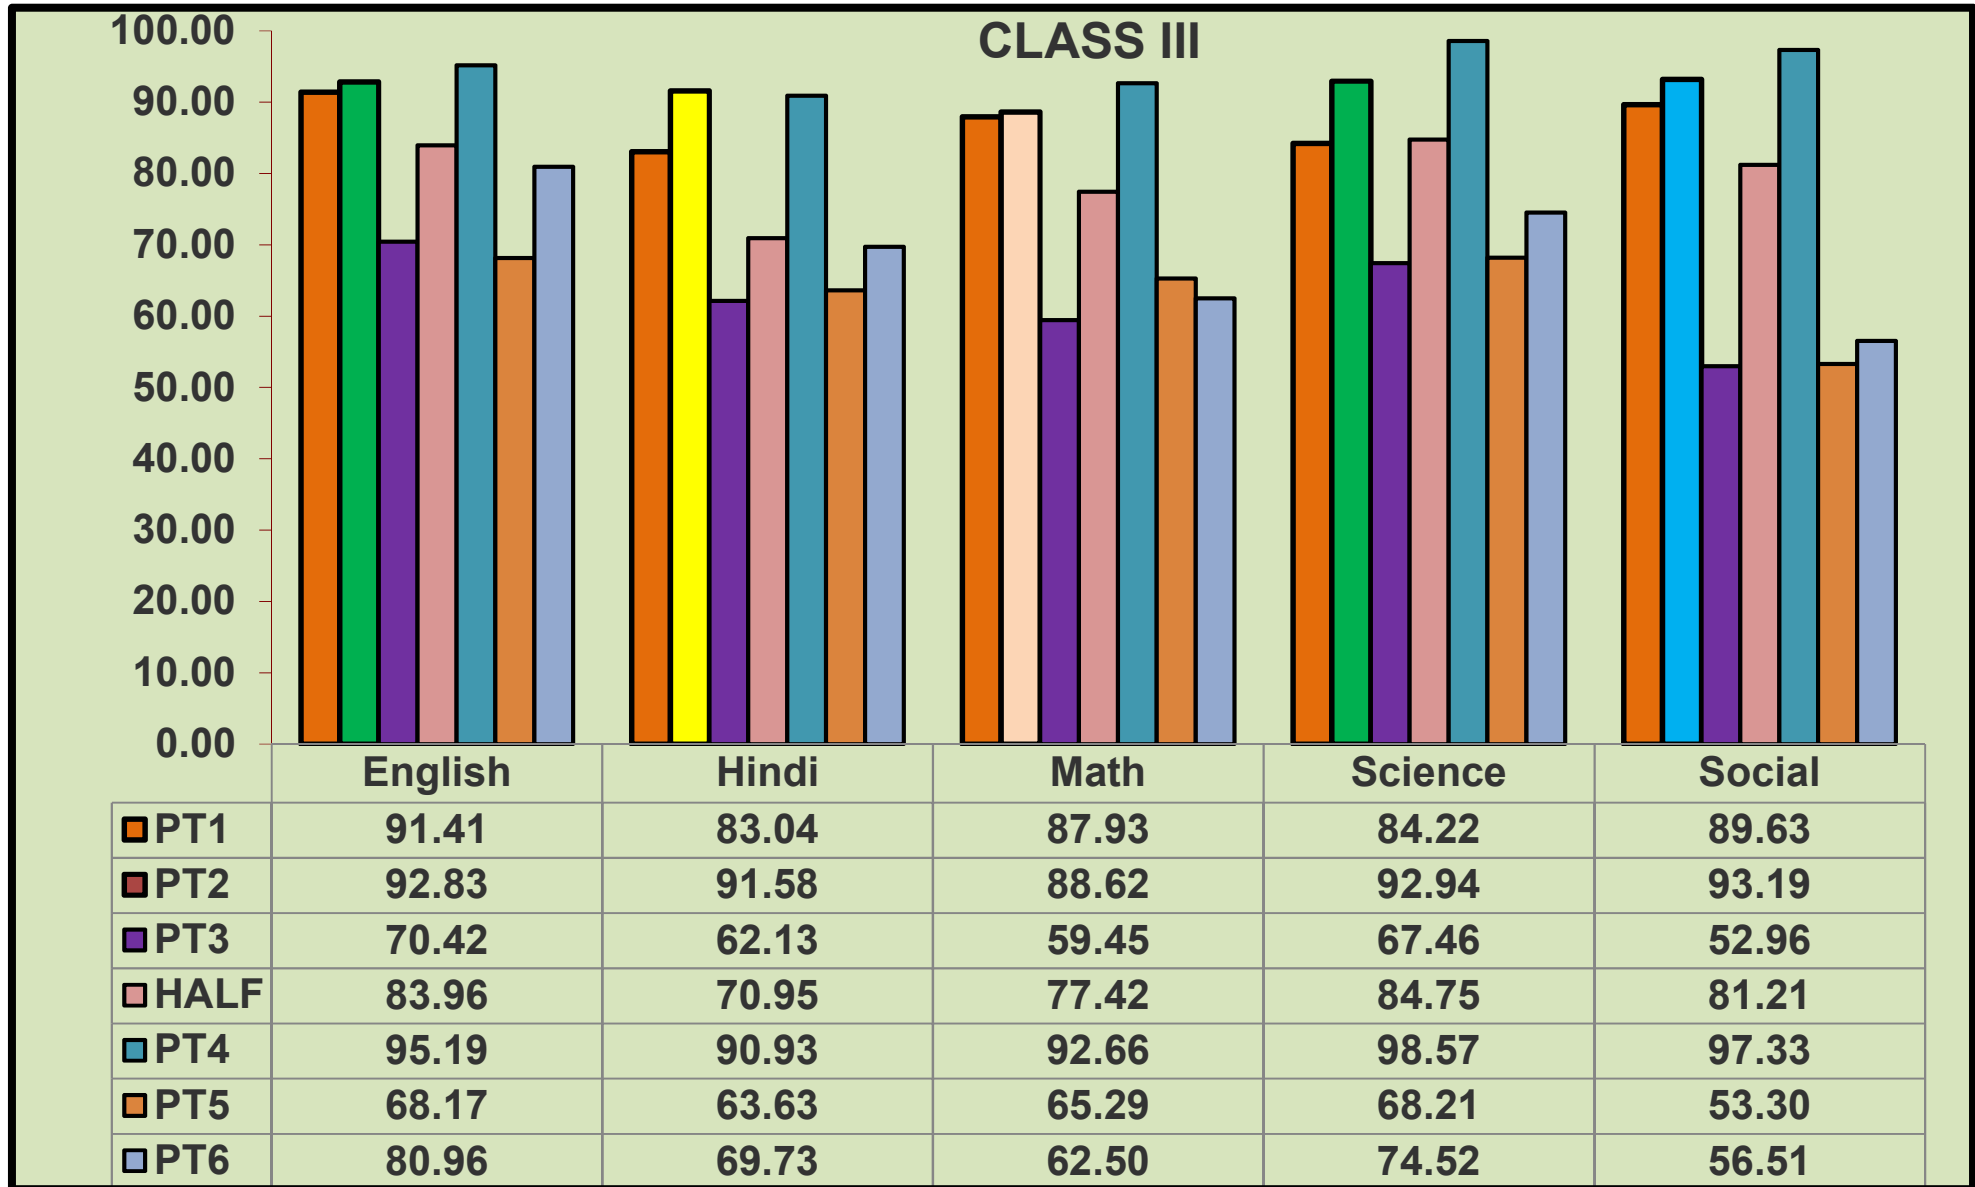

### CLASS - LKG

SANGHAMITRA SCHOOL  
CLASS ,SUBJECT AND SCHOOL AVERAGES TILL PT 6

**CLASS - UKG**

SANGHAMITRA SCHOOL  
CLASS ,SUBJECT AND SCHOOL AVERAGES TILL PT 6

**CLASS - I**

SANGHAMITRA SCHOOL  
CLASS ,SUBJECT AND SCHOOL AVERAGES TILL PT 6

SANGHAMITRA SCHOOL  
CLASS ,SUBJECT AND SCHOOL AVERAGES TILL PT 6

SANGHAMITRA SCHOOL  
CLASS ,SUBJECT AND SCHOOL AVERAGES TILL PT 6

SANGHAMITRA SCHOOL  
CLASS ,SUBJECT AND SCHOOL AVERAGES TILL PT 6

SANGHAMITRA SCHOOL  
CLASS ,SUBJECT AND SCHOOL AVERAGES TILL PT 6

SANGHAMITRA SCHOOL  
CLASS ,SUBJECT AND SCHOOL AVERAGES TILL PT 6

SANGHAMITRA SCHOOL  
CLASS ,SUBJECT AND SCHOOL AVERAGES TILL PT 6

	English	Hindi	Math	Science	Social
PT1	78.29	66.44	72.21	74.20	80.21
PT2	89.00	89.91	85.17	86.06	82.24
PT3	71.42	61.25	46.19	56.16	60.62
HALF	70.83	65.37	60.97	72.63	75.11
PT4	93.17	87.76	78.05	96.19	88.68
PT5	61.47	65.94	60.29	63.53	60.94
PT6	66.46	67.31	72.16	78.27	66.45