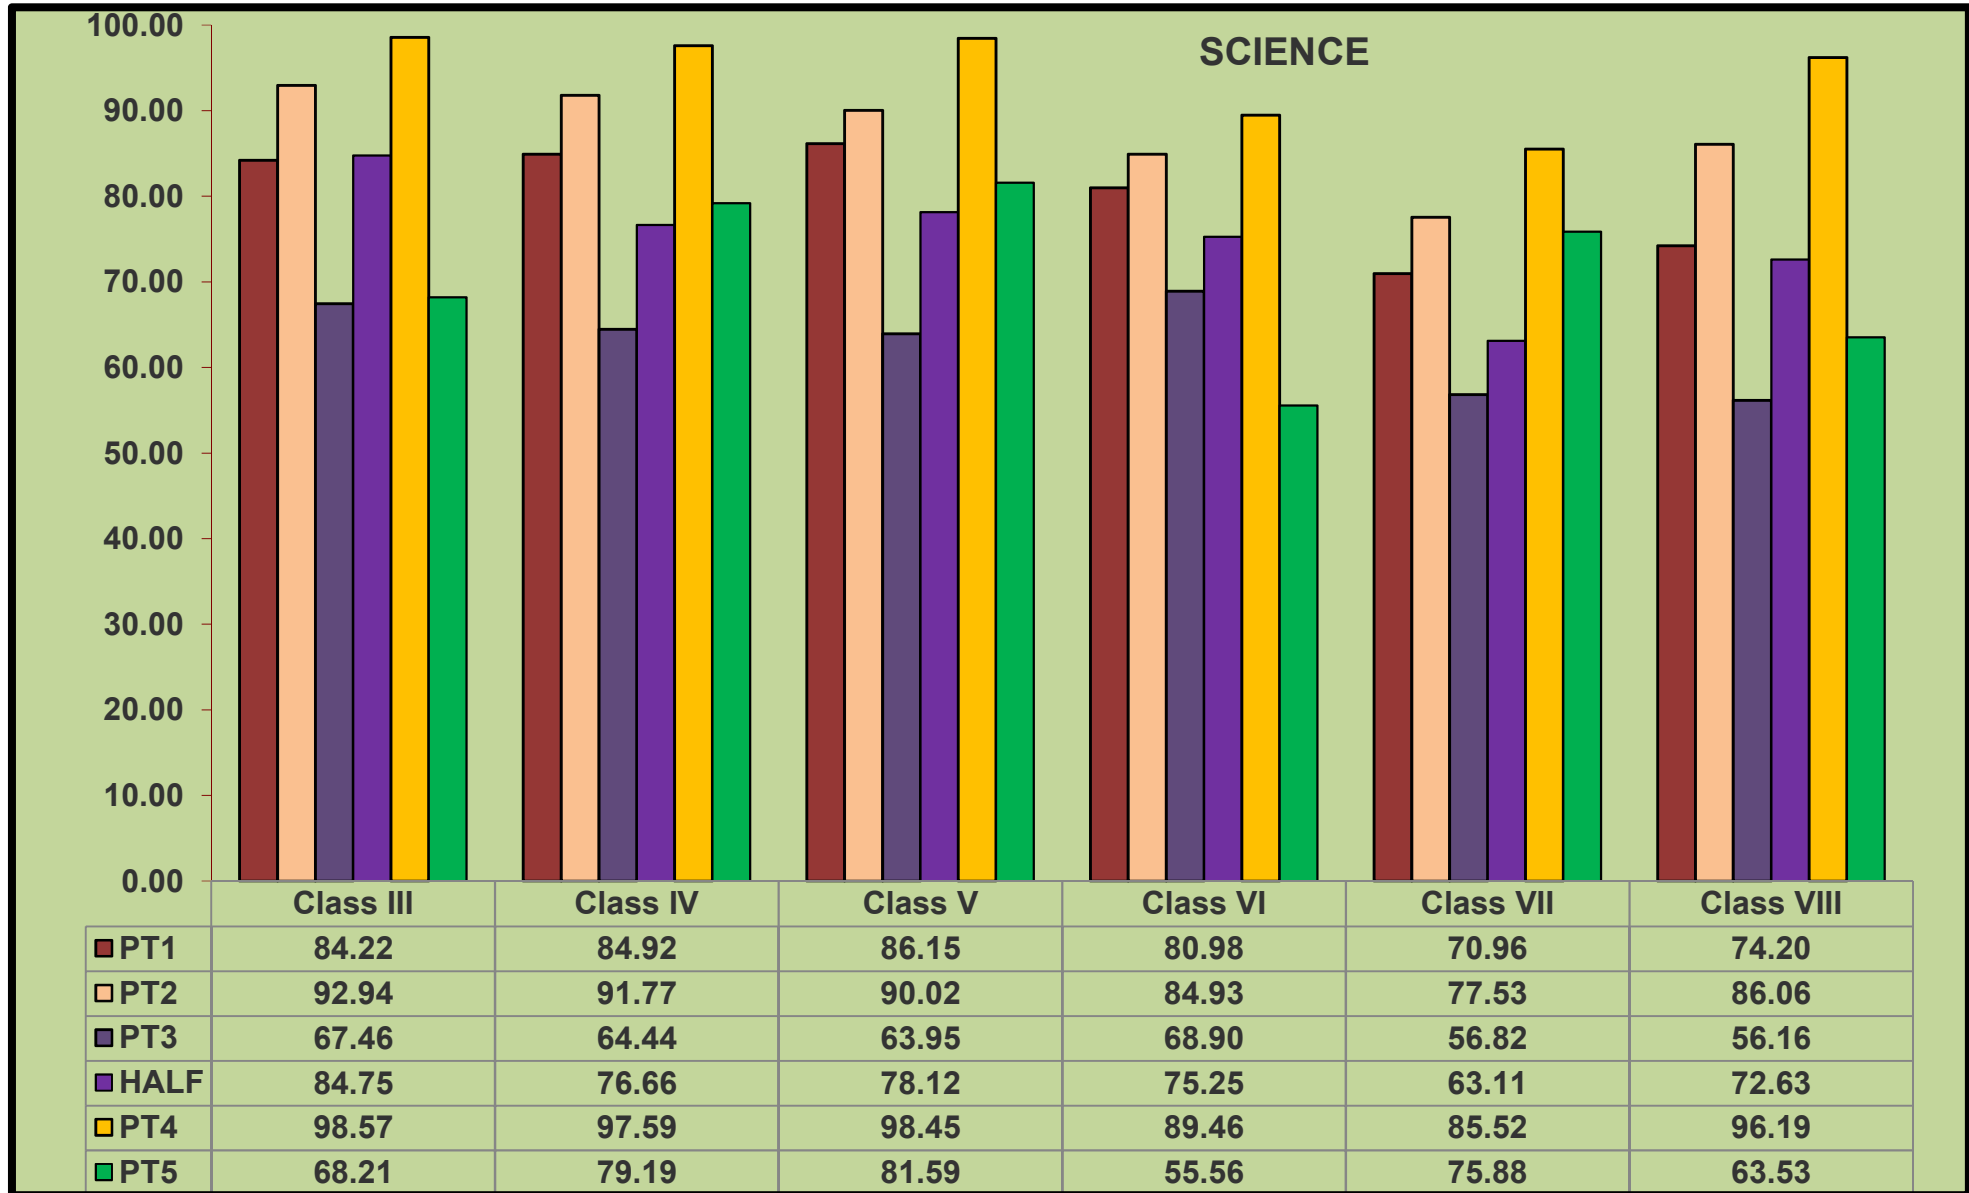

SANGHAMITRA SCHOOL  
CLASS ,SUBJECT AND SCHOOL AVERAGES TILL PT 6

SANGHAMITRA SCHOOL  
CLASS ,SUBJECT AND SCHOOL AVERAGES TILL PT 6

	English	Hindi	Math	Science	Social
PT1	78.29	66.44	72.21	74.20	80.21
PT2	89.00	89.91	85.17	86.06	82.24
PT3	71.42	61.25	46.19	56.16	60.62
HALF	70.83	65.37	60.97	72.63	75.11
PT4	93.17	87.76	78.05	96.19	88.68
PT5	61.47	65.94	60.29	63.53	60.94
PT6	66.46	67.31	72.16	78.27	66.45

SANGHAMITRA SCHOOL  
CLASS ,SUBJECT AND SCHOOL AVERAGES TILL PT 6

SANGHAMITRA SCHOOL  
CLASS ,SUBJECT AND SCHOOL AVERAGES TILL PT 6

SANGHAMITRA SCHOOL  
CLASS ,SUBJECT AND SCHOOL AVERAGES TILL PT 6

SANGHAMITRA SCHOOL  
CLASS ,SUBJECT AND SCHOOL AVERAGES TILL PT 6

SANGHAMITRA SCHOOL  
CLASS ,SUBJECT AND SCHOOL AVERAGES TILL PT 6

SANGHAMITRA SCHOOL  
CLASS ,SUBJECT AND SCHOOL AVERAGES TILL PT 6

SANGHAMITRA SCHOOL  
CLASS ,SUBJECT AND SCHOOL AVERAGES TILL PT 6