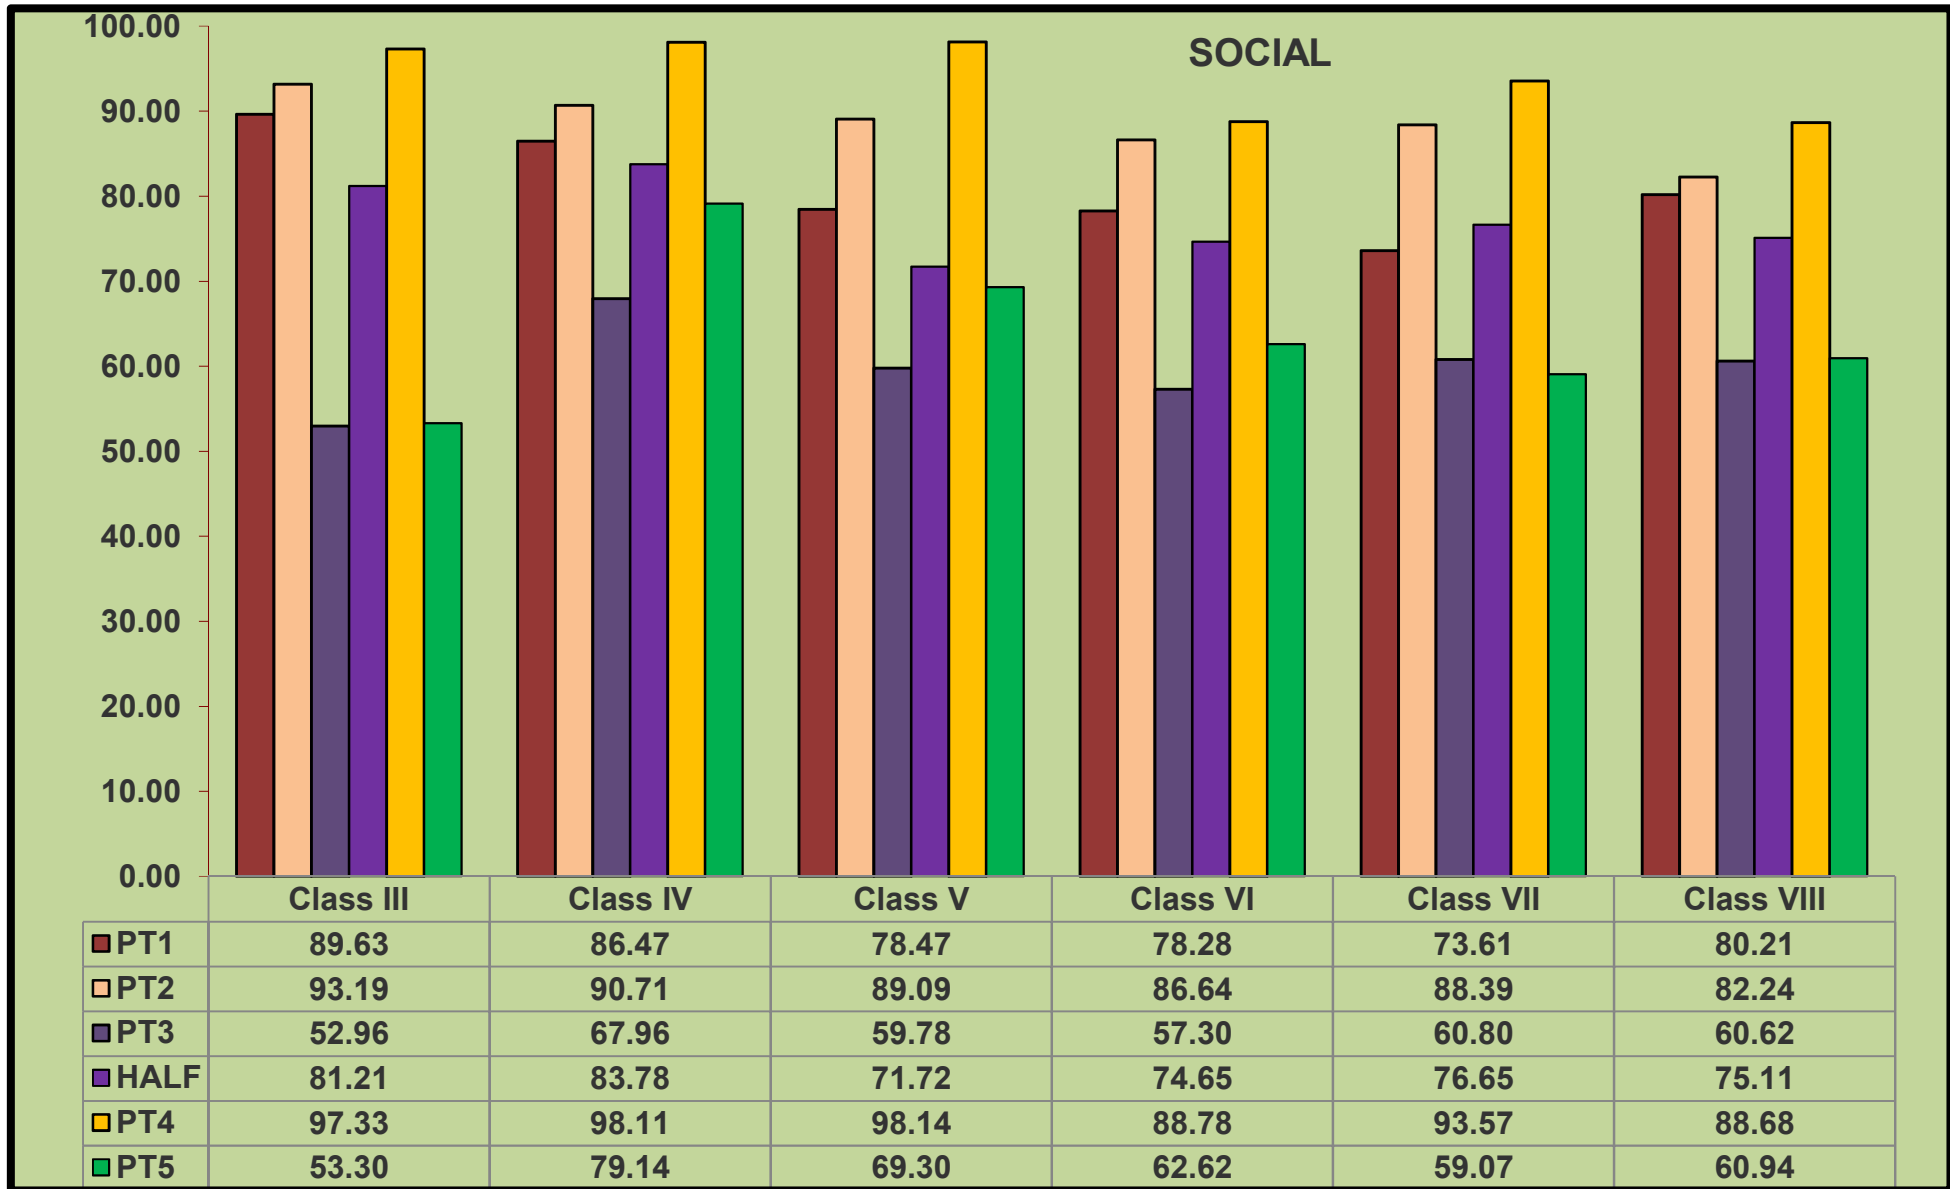

SANGHAMITRA SCHOOL  
CLASS ,SUBJECT AND SCHOOL AVERAGES TILL PT 6

SANGHAMITRA SCHOOL  
CLASS ,SUBJECT AND SCHOOL AVERAGES TILL PT 6

	English	Hindi	Math	Science	Social
PT1	78.29	66.44	72.21	74.20	80.21
PT2	89.00	89.91	85.17	86.06	82.24
PT3	71.42	61.25	46.19	56.16	60.62
HALF	70.83	65.37	60.97	72.63	75.11
PT4	93.17	87.76	78.05	96.19	88.68
PT5	61.47	65.94	60.29	63.53	60.94
PT6	66.46	67.31	72.16	78.27	66.45

SANGHAMITRA SCHOOL  
CLASS ,SUBJECT AND SCHOOL AVERAGES TILL PT 6

SANGHAMITRA SCHOOL  
CLASS ,SUBJECT AND SCHOOL AVERAGES TILL PT 6

SANGHAMITRA SCHOOL  
CLASS ,SUBJECT AND SCHOOL AVERAGES TILL PT 6

SANGHAMITRA SCHOOL  
CLASS ,SUBJECT AND SCHOOL AVERAGES TILL PT 6

SANGHAMITRA SCHOOL  
CLASS ,SUBJECT AND SCHOOL AVERAGES TILL PT 6

SANGHAMITRA SCHOOL  
CLASS ,SUBJECT AND SCHOOL AVERAGES TILL PT 6

SANGHAMITRA SCHOOL  
CLASS ,SUBJECT AND SCHOOL AVERAGES TILL PT 6