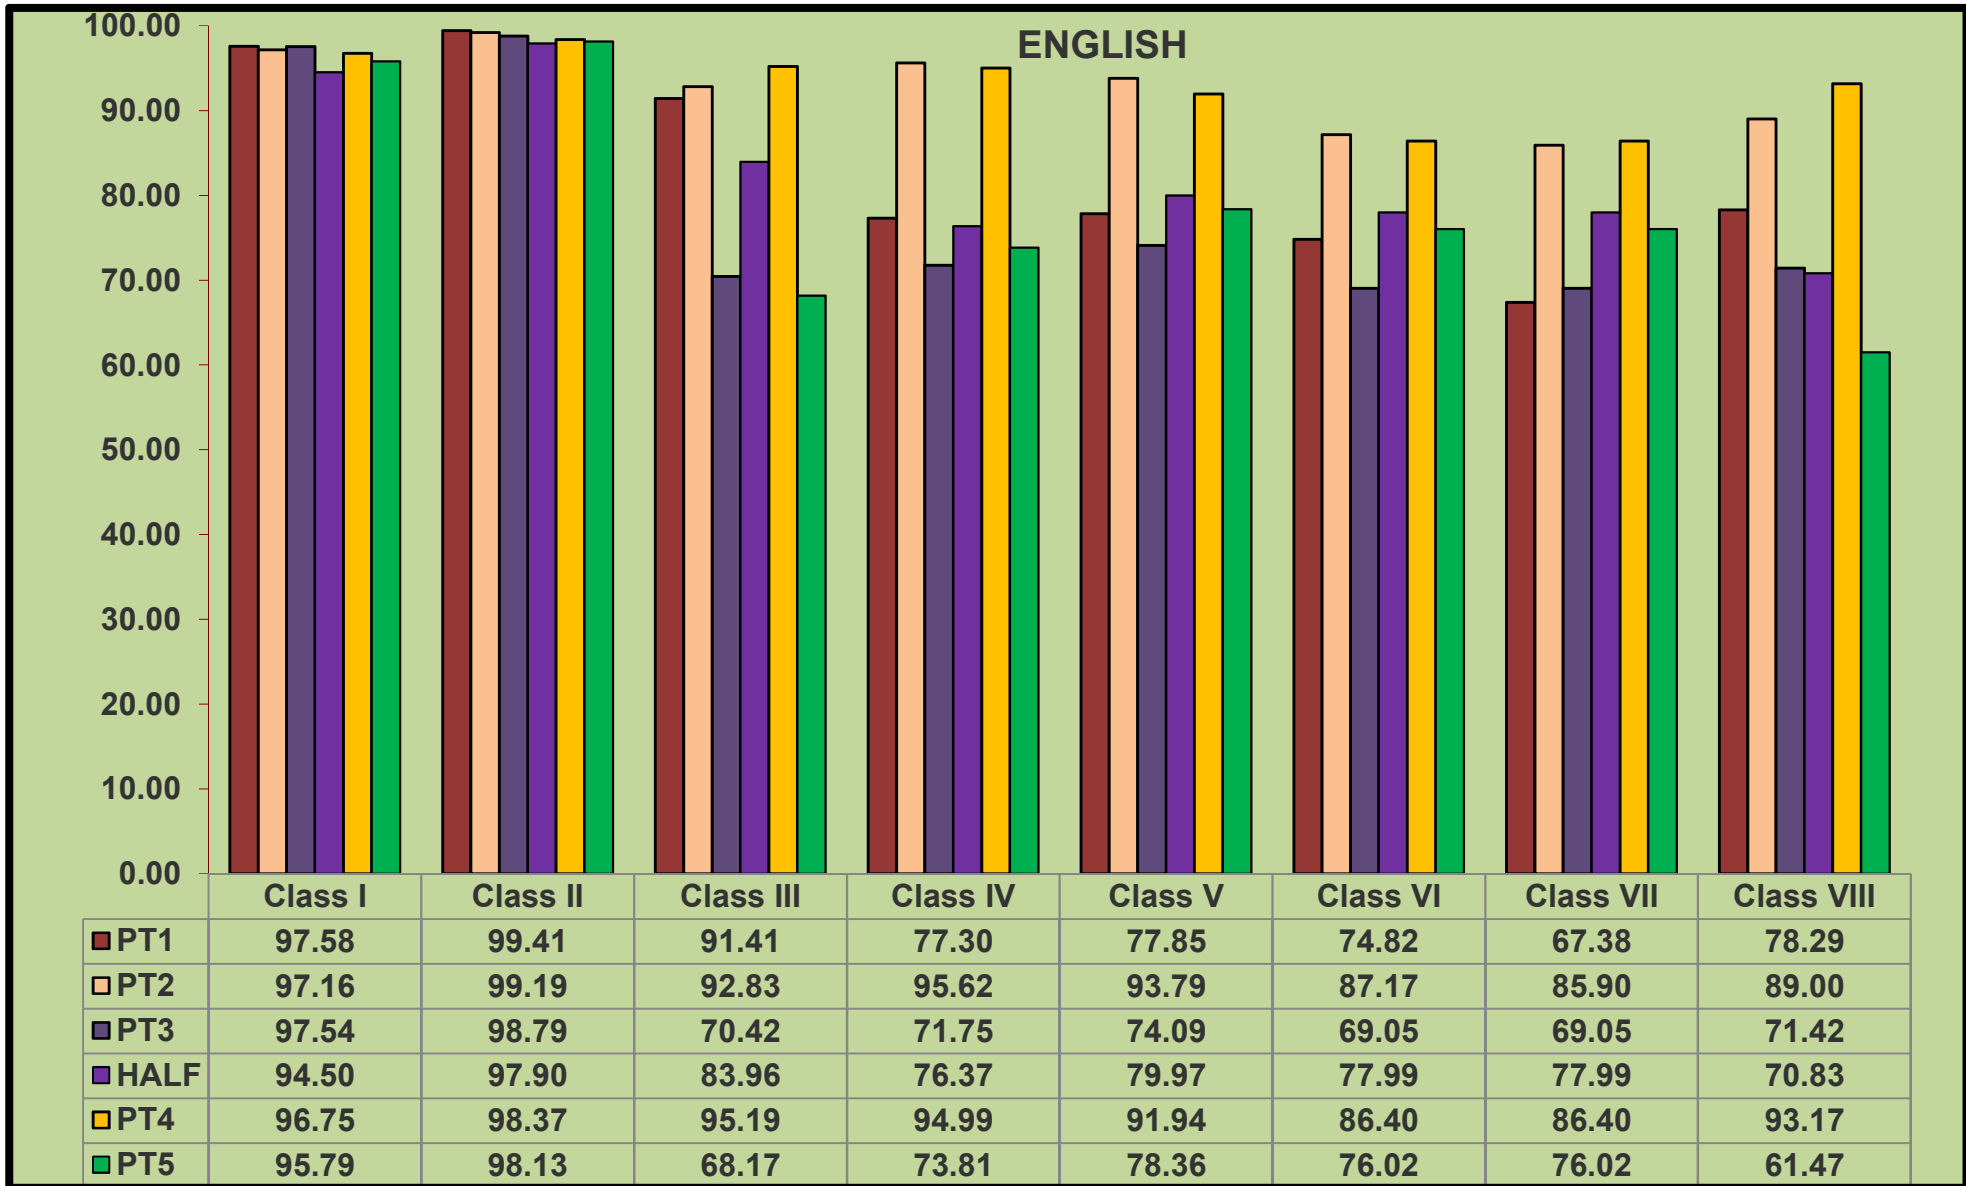

SANGHAMITRA SCHOOL  
CLASS ,SUBJECT AND SCHOOL AVERAGES TILL PT 6

SANGHAMITRA SCHOOL  
CLASS ,SUBJECT AND SCHOOL AVERAGES TILL PT 6

SANGHAMITRA SCHOOL  
CLASS ,SUBJECT AND SCHOOL AVERAGES TILL PT 6

SANGHAMITRA SCHOOL  
CLASS ,SUBJECT AND SCHOOL AVERAGES TILL PT 6

SANGHAMITRA SCHOOL  
CLASS ,SUBJECT AND SCHOOL AVERAGES TILL PT 6

SANGHAMITRA SCHOOL  
CLASS ,SUBJECT AND SCHOOL AVERAGES TILL PT 6

	English	Hindi	Math	Science	Social
PT1	78.29	66.44	72.21	74.20	80.21
PT2	89.00	89.91	85.17	86.06	82.24
PT3	71.42	61.25	46.19	56.16	60.62
HALF	70.83	65.37	60.97	72.63	75.11
PT4	93.17	87.76	78.05	96.19	88.68
PT5	61.47	65.94	60.29	63.53	60.94
PT6	66.46	67.31	72.16	78.27	66.45