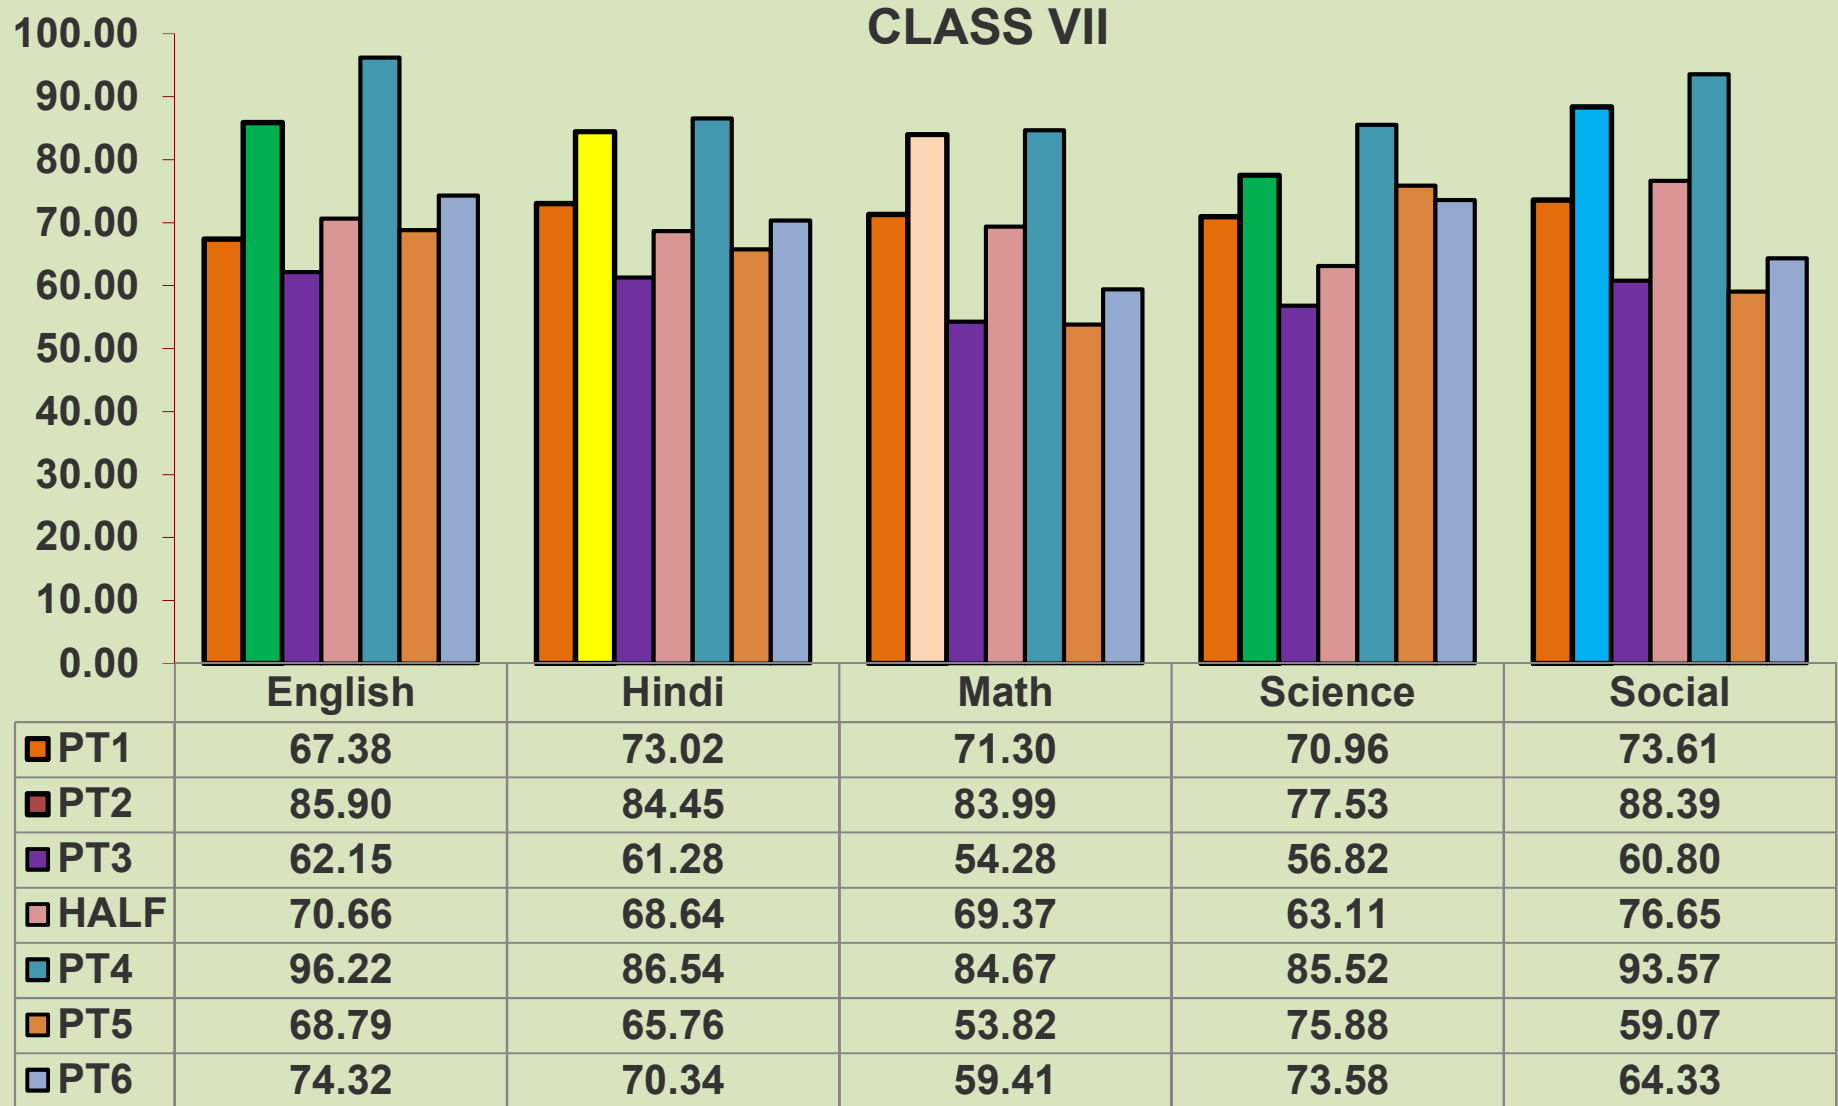

### CLASS - LKG

SANGHAMITRA SCHOOL  
CLASS ,SUBJECT AND SCHOOL AVERAGES TILL PT 6

**CLASS - UKG**

SANGHAMITRA SCHOOL  
CLASS ,SUBJECT AND SCHOOL AVERAGES TILL PT 6

**CLASS - I**

SANGHAMITRA SCHOOL  
CLASS ,SUBJECT AND SCHOOL AVERAGES TILL PT 6

SANGHAMITRA SCHOOL  
CLASS ,SUBJECT AND SCHOOL AVERAGES TILL PT 6

SANGHAMITRA SCHOOL  
CLASS ,SUBJECT AND SCHOOL AVERAGES TILL PT 6

SANGHAMITRA SCHOOL  
CLASS ,SUBJECT AND SCHOOL AVERAGES TILL PT 6

SANGHAMITRA SCHOOL  
CLASS ,SUBJECT AND SCHOOL AVERAGES TILL PT 6

SANGHAMITRA SCHOOL  
CLASS ,SUBJECT AND SCHOOL AVERAGES TILL PT 6

SANGHAMITRA SCHOOL  
CLASS ,SUBJECT AND SCHOOL AVERAGES TILL PT 6

	English	Hindi	Math	Science	Social
PT1	78.29	66.44	72.21	74.20	80.21
PT2	89.00	89.91	85.17	86.06	82.24
PT3	71.42	61.25	46.19	56.16	60.62
HALF	70.83	65.37	60.97	72.63	75.11
PT4	93.17	87.76	78.05	96.19	88.68
PT5	61.47	65.94	60.29	63.53	60.94
PT6	66.46	67.31	72.16	78.27	66.45