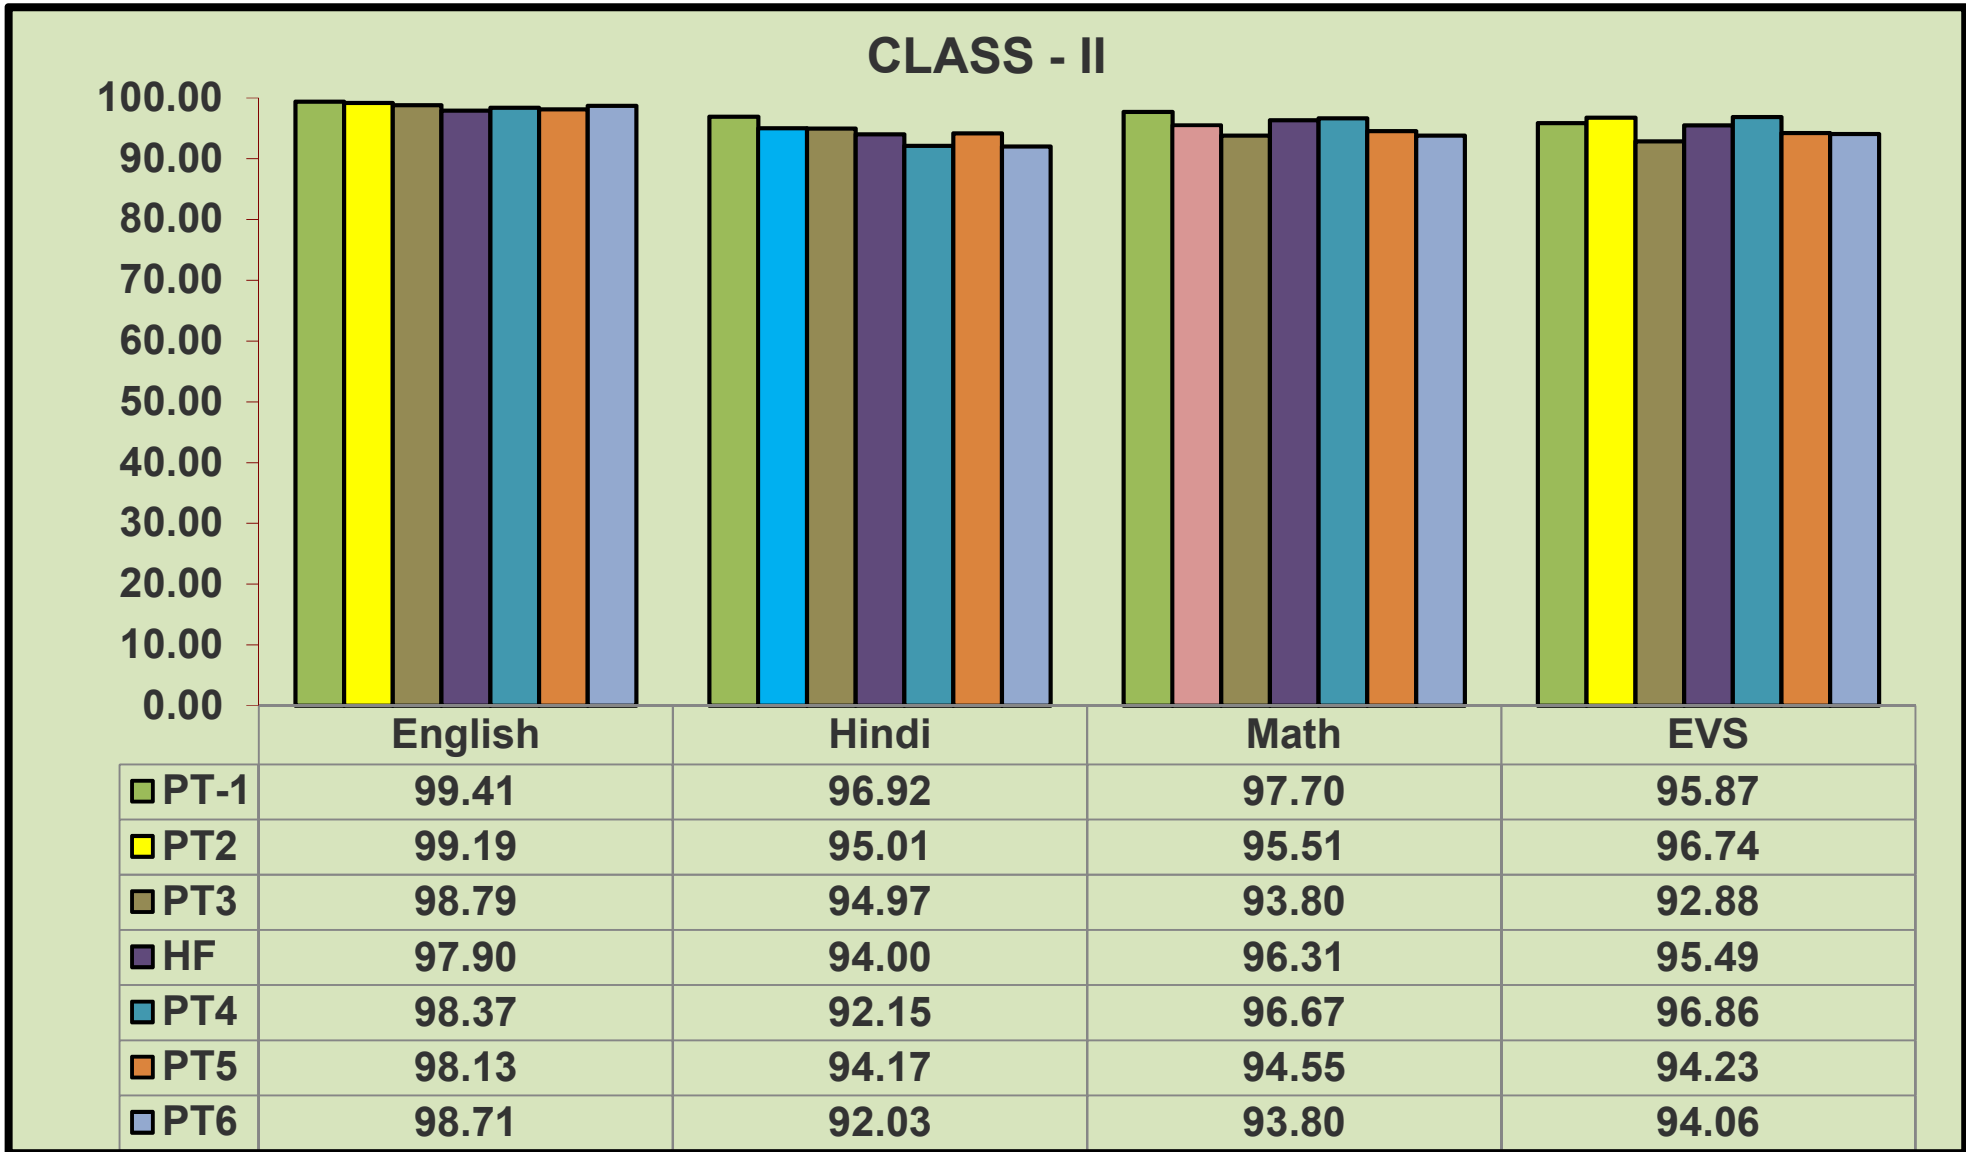

### CLASS - LKG

SANGHAMITRA SCHOOL  
CLASS ,SUBJECT AND SCHOOL AVERAGES TILL PT 6

**CLASS - UKG**

SANGHAMITRA SCHOOL  
CLASS ,SUBJECT AND SCHOOL AVERAGES TILL PT 6

**CLASS - I**

SANGHAMITRA SCHOOL  
CLASS ,SUBJECT AND SCHOOL AVERAGES TILL PT 6

SANGHAMITRA SCHOOL  
CLASS ,SUBJECT AND SCHOOL AVERAGES TILL PT 6

SANGHAMITRA SCHOOL  
CLASS ,SUBJECT AND SCHOOL AVERAGES TILL PT 6

SANGHAMITRA SCHOOL  
CLASS ,SUBJECT AND SCHOOL AVERAGES TILL PT 6

SANGHAMITRA SCHOOL  
CLASS ,SUBJECT AND SCHOOL AVERAGES TILL PT 6

SANGHAMITRA SCHOOL  
CLASS ,SUBJECT AND SCHOOL AVERAGES TILL PT 6

SANGHAMITRA SCHOOL  
CLASS ,SUBJECT AND SCHOOL AVERAGES TILL PT 6

	English	Hindi	Math	Science	Social
PT1	78.29	66.44	72.21	74.20	80.21
PT2	89.00	89.91	85.17	86.06	82.24
PT3	71.42	61.25	46.19	56.16	60.62
HALF	70.83	65.37	60.97	72.63	75.11
PT4	93.17	87.76	78.05	96.19	88.68
PT5	61.47	65.94	60.29	63.53	60.94
PT6	66.46	67.31	72.16	78.27	66.45