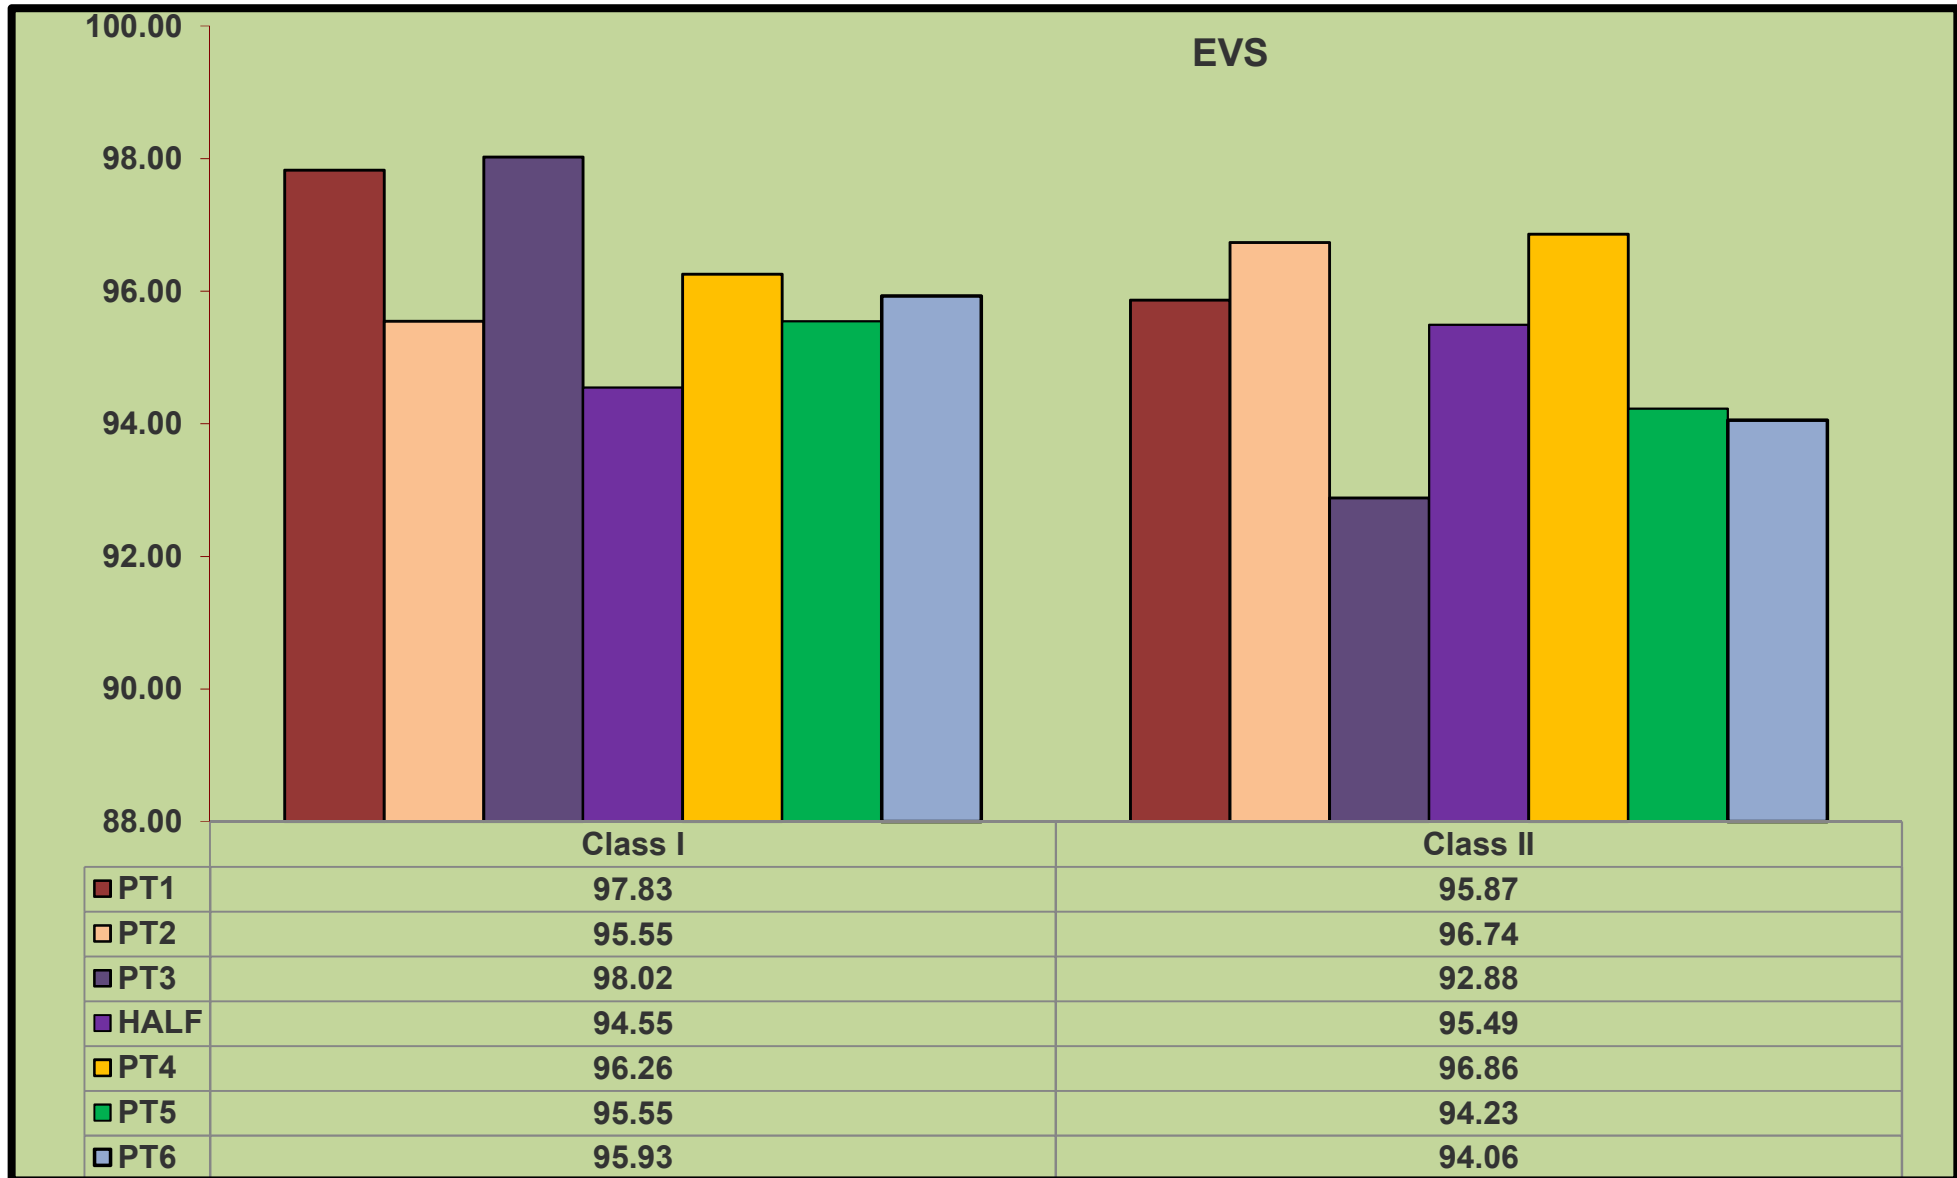

SANGHAMITRA SCHOOL  
CLASS ,SUBJECT AND SCHOOL AVERAGES TILL PT 6

SANGHAMITRA SCHOOL  
CLASS ,SUBJECT AND SCHOOL AVERAGES TILL PT 6

	English	Hindi	Math	Science	Social
PT1	78.29	66.44	72.21	74.20	80.21
PT2	89.00	89.91	85.17	86.06	82.24
PT3	71.42	61.25	46.19	56.16	60.62
HALF	70.83	65.37	60.97	72.63	75.11
PT4	93.17	87.76	78.05	96.19	88.68
PT5	61.47	65.94	60.29	63.53	60.94
PT6	66.46	67.31	72.16	78.27	66.45

SANGHAMITRA SCHOOL  
CLASS ,SUBJECT AND SCHOOL AVERAGES TILL PT 6

SANGHAMITRA SCHOOL  
CLASS ,SUBJECT AND SCHOOL AVERAGES TILL PT 6

SANGHAMITRA SCHOOL  
CLASS ,SUBJECT AND SCHOOL AVERAGES TILL PT 6

SANGHAMITRA SCHOOL  
CLASS ,SUBJECT AND SCHOOL AVERAGES TILL PT 6

SANGHAMITRA SCHOOL  
CLASS ,SUBJECT AND SCHOOL AVERAGES TILL PT 6

SANGHAMITRA SCHOOL  
CLASS ,SUBJECT AND SCHOOL AVERAGES TILL PT 6

SANGHAMITRA SCHOOL  
CLASS ,SUBJECT AND SCHOOL AVERAGES TILL PT 6