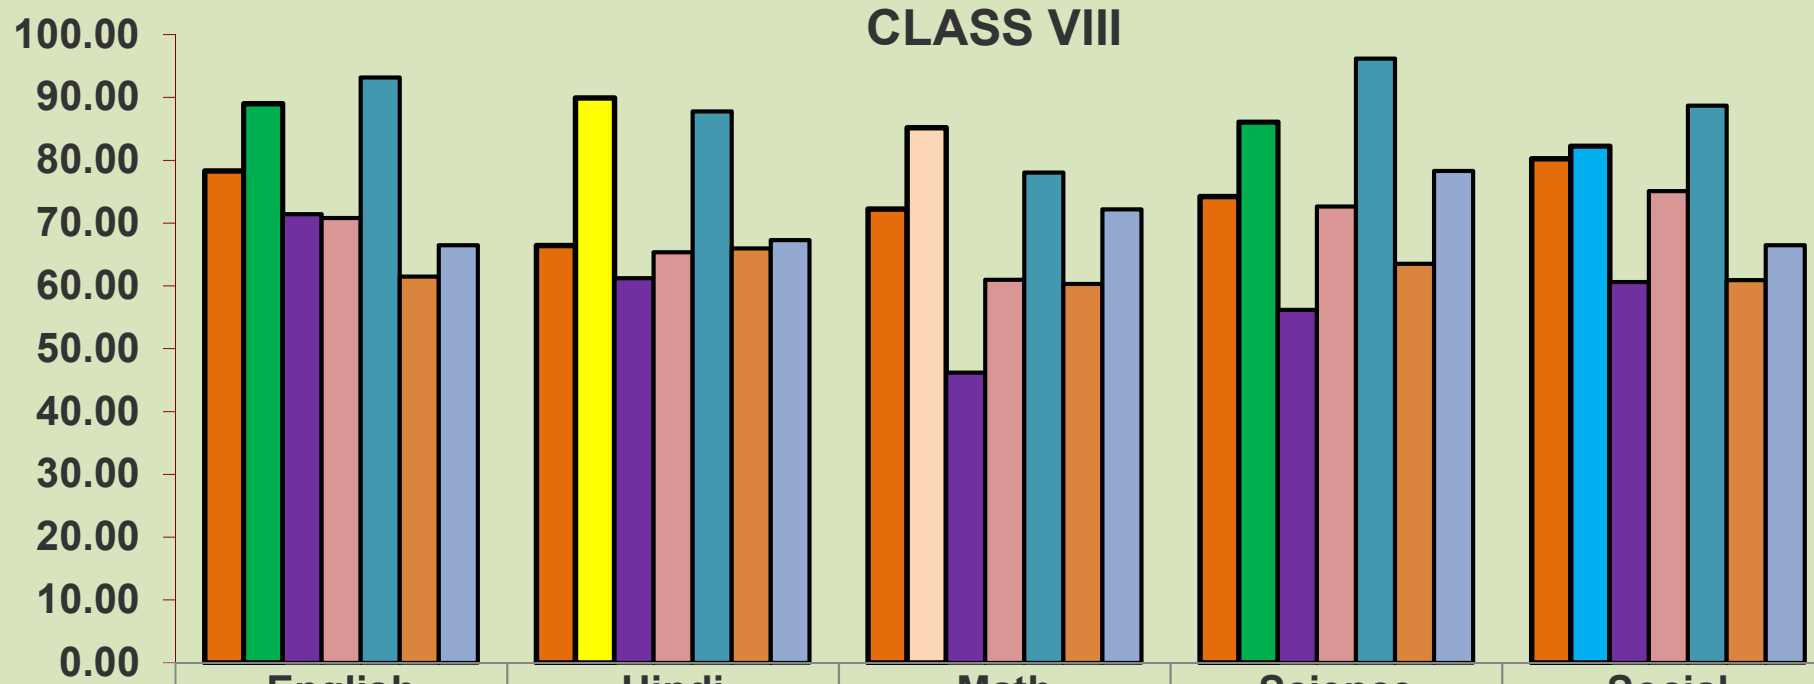

### CLASS - LKG

SANGHAMITRA SCHOOL  
CLASS ,SUBJECT AND SCHOOL AVERAGES TILL PT 6

**CLASS - UKG**

SANGHAMITRA SCHOOL  
CLASS ,SUBJECT AND SCHOOL AVERAGES TILL PT 6

**CLASS - I**

SANGHAMITRA SCHOOL  
CLASS ,SUBJECT AND SCHOOL AVERAGES TILL PT 6

SANGHAMITRA SCHOOL  
CLASS ,SUBJECT AND SCHOOL AVERAGES TILL PT 6

SANGHAMITRA SCHOOL  
CLASS ,SUBJECT AND SCHOOL AVERAGES TILL PT 6

SANGHAMITRA SCHOOL  
CLASS ,SUBJECT AND SCHOOL AVERAGES TILL PT 6

SANGHAMITRA SCHOOL  
CLASS ,SUBJECT AND SCHOOL AVERAGES TILL PT 6

SANGHAMITRA SCHOOL  
CLASS ,SUBJECT AND SCHOOL AVERAGES TILL PT 6

SANGHAMITRA SCHOOL  
CLASS ,SUBJECT AND SCHOOL AVERAGES TILL PT 6

	English	Hindi	Math	Science	Social
PT1	78.29	66.44	72.21	74.20	80.21
PT2	89.00	89.91	85.17	86.06	82.24
PT3	71.42	61.25	46.19	56.16	60.62
HALF	70.83	65.37	60.97	72.63	75.11
PT4	93.17	87.76	78.05	96.19	88.68
PT5	61.47	65.94	60.29	63.53	60.94
PT6	66.46	67.31	72.16	78.27	66.45