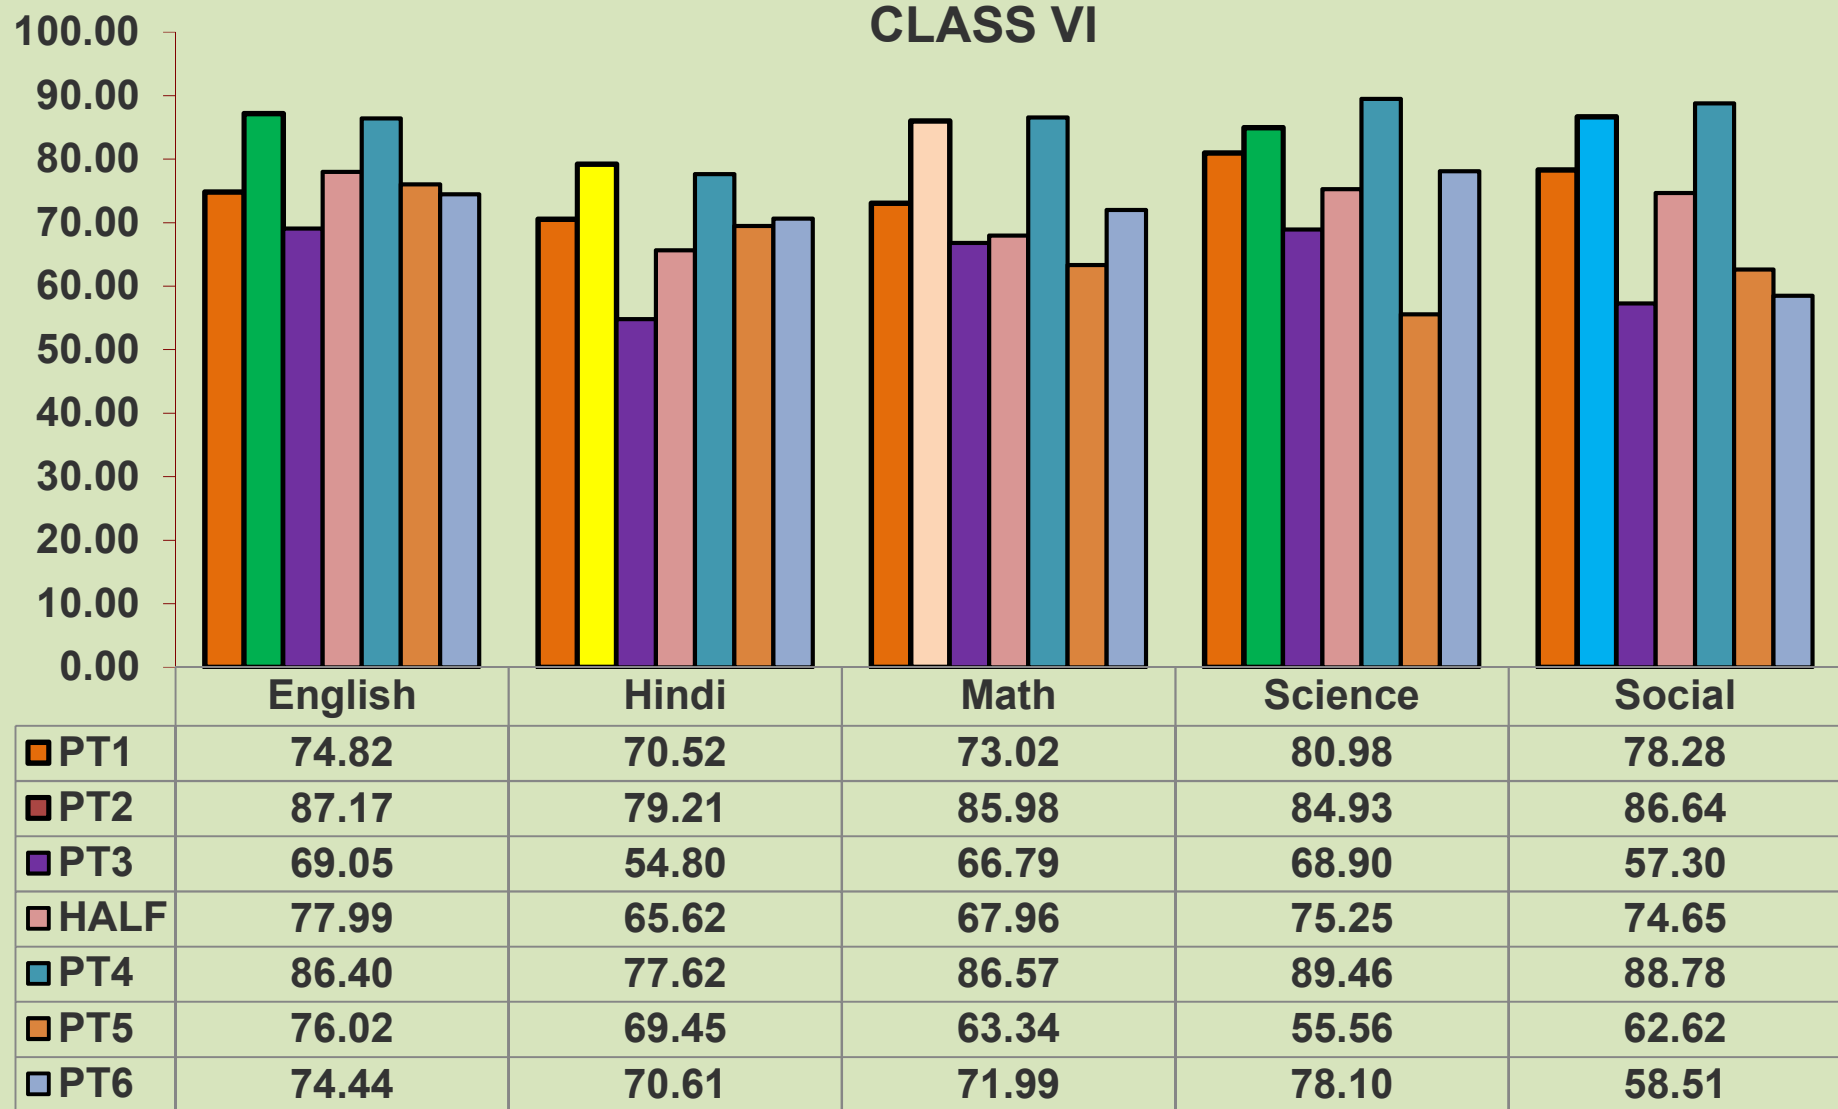

### CLASS - LKG

SANGHAMITRA SCHOOL  
CLASS ,SUBJECT AND SCHOOL AVERAGES TILL PT 6

**CLASS - UKG**

SANGHAMITRA SCHOOL  
CLASS ,SUBJECT AND SCHOOL AVERAGES TILL PT 6

**CLASS - I**

SANGHAMITRA SCHOOL  
CLASS ,SUBJECT AND SCHOOL AVERAGES TILL PT 6

SANGHAMITRA SCHOOL  
CLASS ,SUBJECT AND SCHOOL AVERAGES TILL PT 6

SANGHAMITRA SCHOOL  
CLASS ,SUBJECT AND SCHOOL AVERAGES TILL PT 6

SANGHAMITRA SCHOOL  
CLASS ,SUBJECT AND SCHOOL AVERAGES TILL PT 6

SANGHAMITRA SCHOOL  
CLASS ,SUBJECT AND SCHOOL AVERAGES TILL PT 6

SANGHAMITRA SCHOOL  
CLASS ,SUBJECT AND SCHOOL AVERAGES TILL PT 6

SANGHAMITRA SCHOOL  
CLASS ,SUBJECT AND SCHOOL AVERAGES TILL PT 6

	English	Hindi	Math	Science	Social
PT1	78.29	66.44	72.21	74.20	80.21
PT2	89.00	89.91	85.17	86.06	82.24
PT3	71.42	61.25	46.19	56.16	60.62
HALF	70.83	65.37	60.97	72.63	75.11
PT4	93.17	87.76	78.05	96.19	88.68
PT5	61.47	65.94	60.29	63.53	60.94
PT6	66.46	67.31	72.16	78.27	66.45