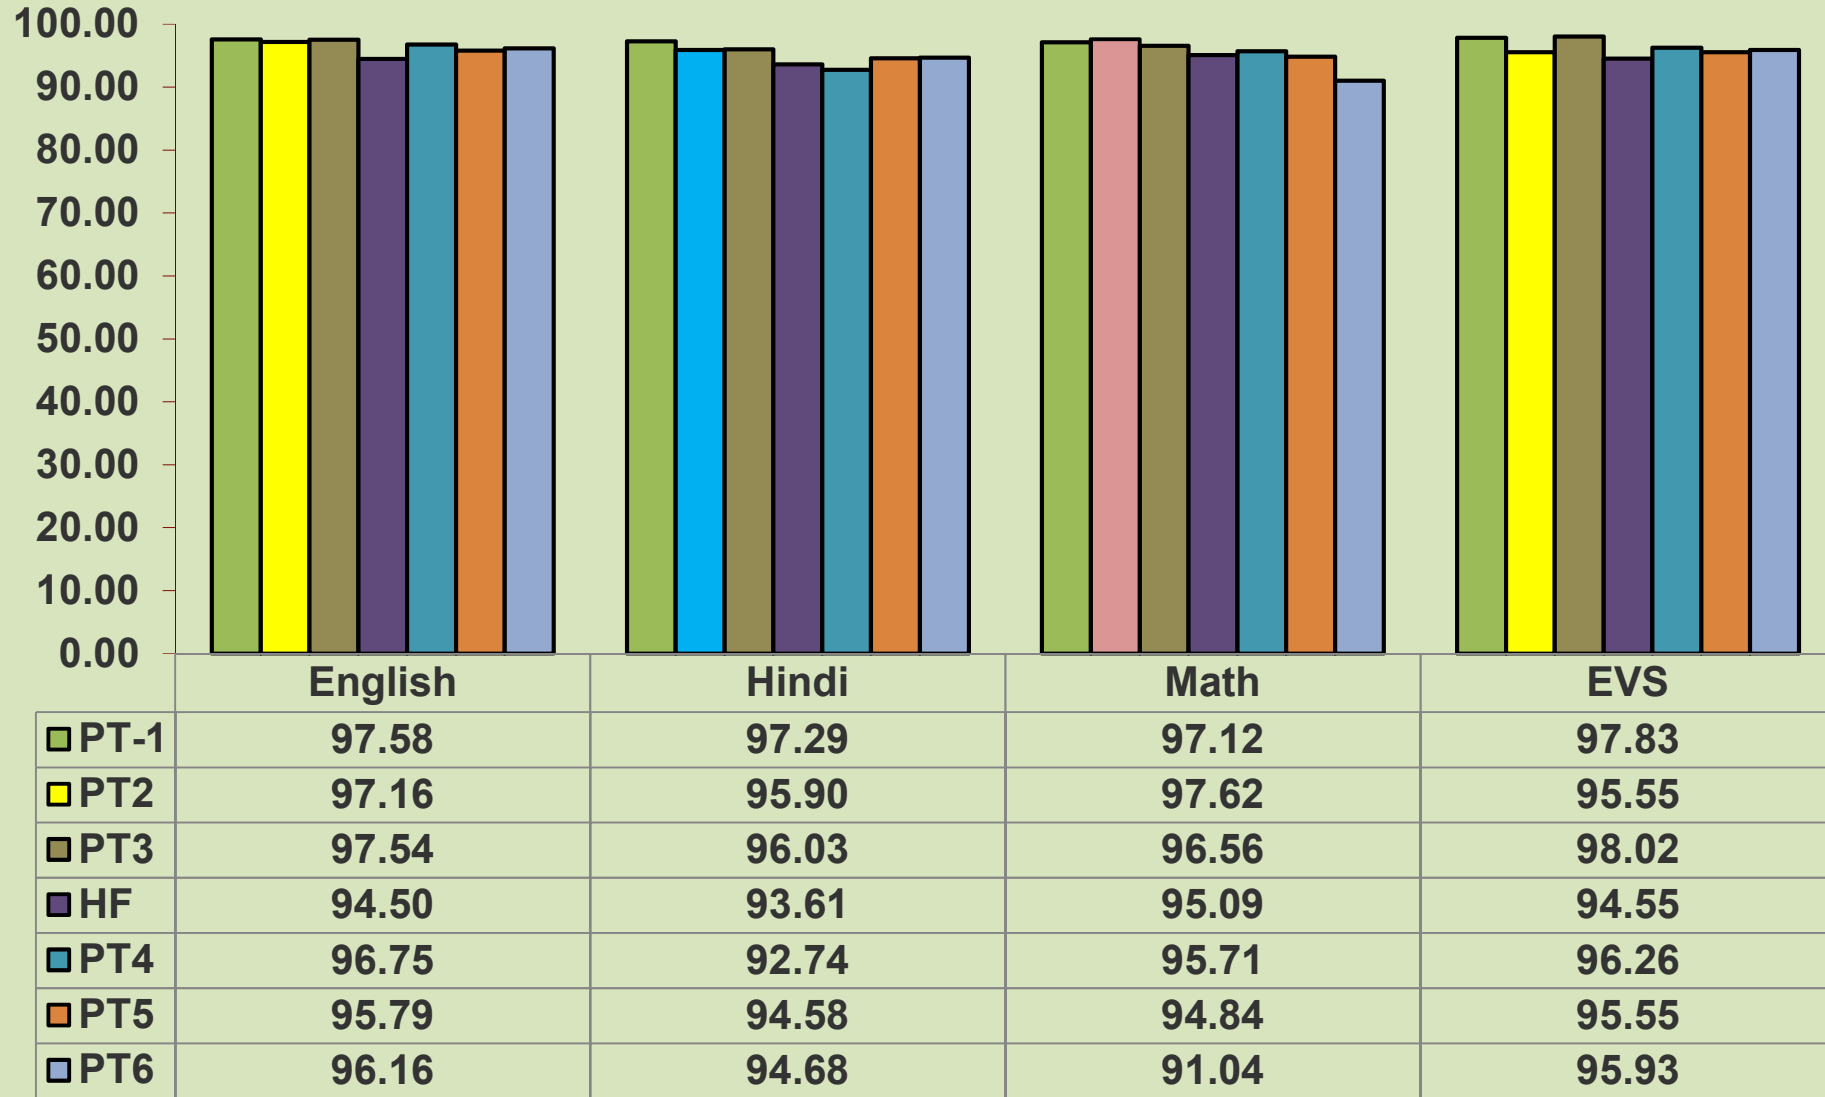

### CLASS - LKG

SANGHAMITRA SCHOOL  
CLASS ,SUBJECT AND SCHOOL AVERAGES TILL PT 6

**CLASS - UKG**

SANGHAMITRA SCHOOL  
CLASS ,SUBJECT AND SCHOOL AVERAGES TILL PT 6

**CLASS - I**

SANGHAMITRA SCHOOL  
CLASS ,SUBJECT AND SCHOOL AVERAGES TILL PT 6

SANGHAMITRA SCHOOL  
CLASS ,SUBJECT AND SCHOOL AVERAGES TILL PT 6

SANGHAMITRA SCHOOL  
CLASS ,SUBJECT AND SCHOOL AVERAGES TILL PT 6

SANGHAMITRA SCHOOL  
CLASS ,SUBJECT AND SCHOOL AVERAGES TILL PT 6

SANGHAMITRA SCHOOL  
CLASS ,SUBJECT AND SCHOOL AVERAGES TILL PT 6

SANGHAMITRA SCHOOL  
CLASS ,SUBJECT AND SCHOOL AVERAGES TILL PT 6

SANGHAMITRA SCHOOL  
CLASS ,SUBJECT AND SCHOOL AVERAGES TILL PT 6

	English	Hindi	Math	Science	Social
PT1	78.29	66.44	72.21	74.20	80.21
PT2	89.00	89.91	85.17	86.06	82.24
PT3	71.42	61.25	46.19	56.16	60.62
HALF	70.83	65.37	60.97	72.63	75.11
PT4	93.17	87.76	78.05	96.19	88.68
PT5	61.47	65.94	60.29	63.53	60.94
PT6	66.46	67.31	72.16	78.27	66.45