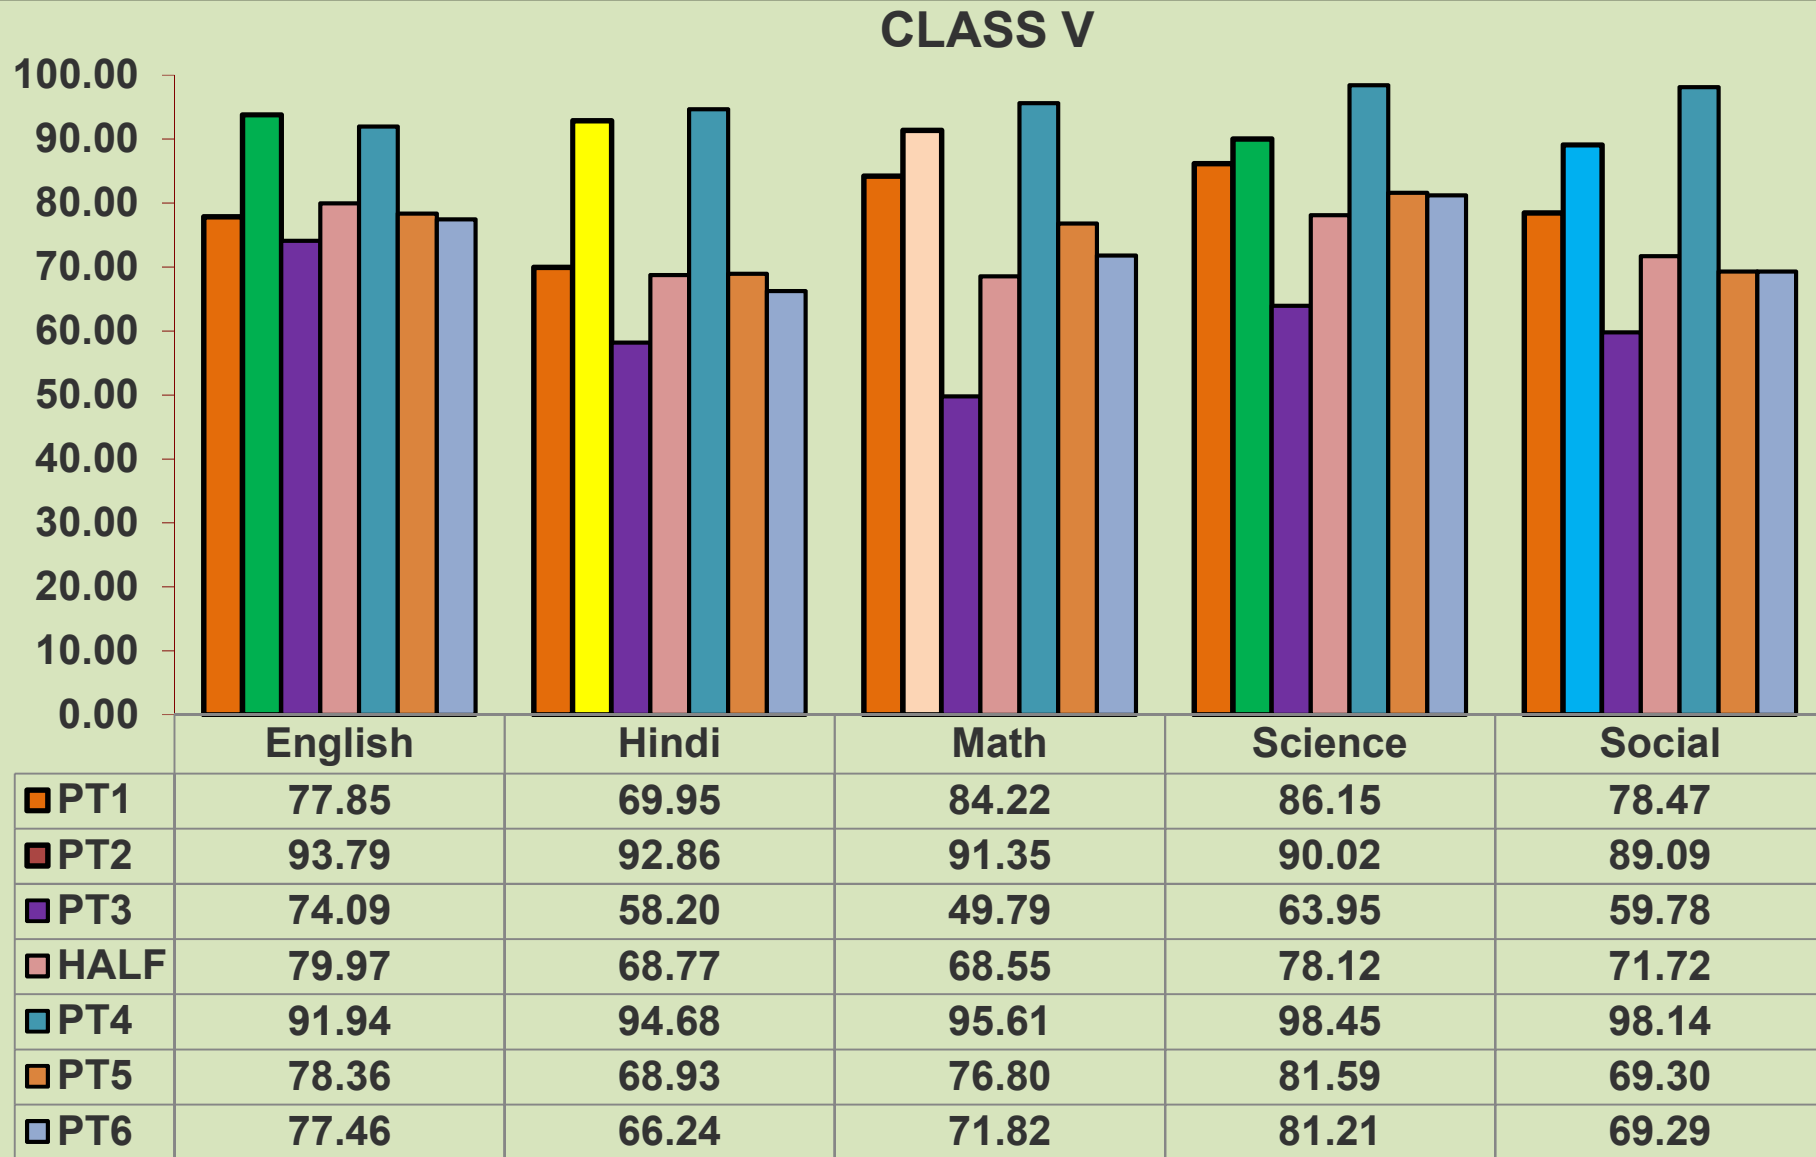

SANGHAMITRA SCHOOL
CLASS ,SUBJECT AND SCHOOL AVERAGES TILL PT 6