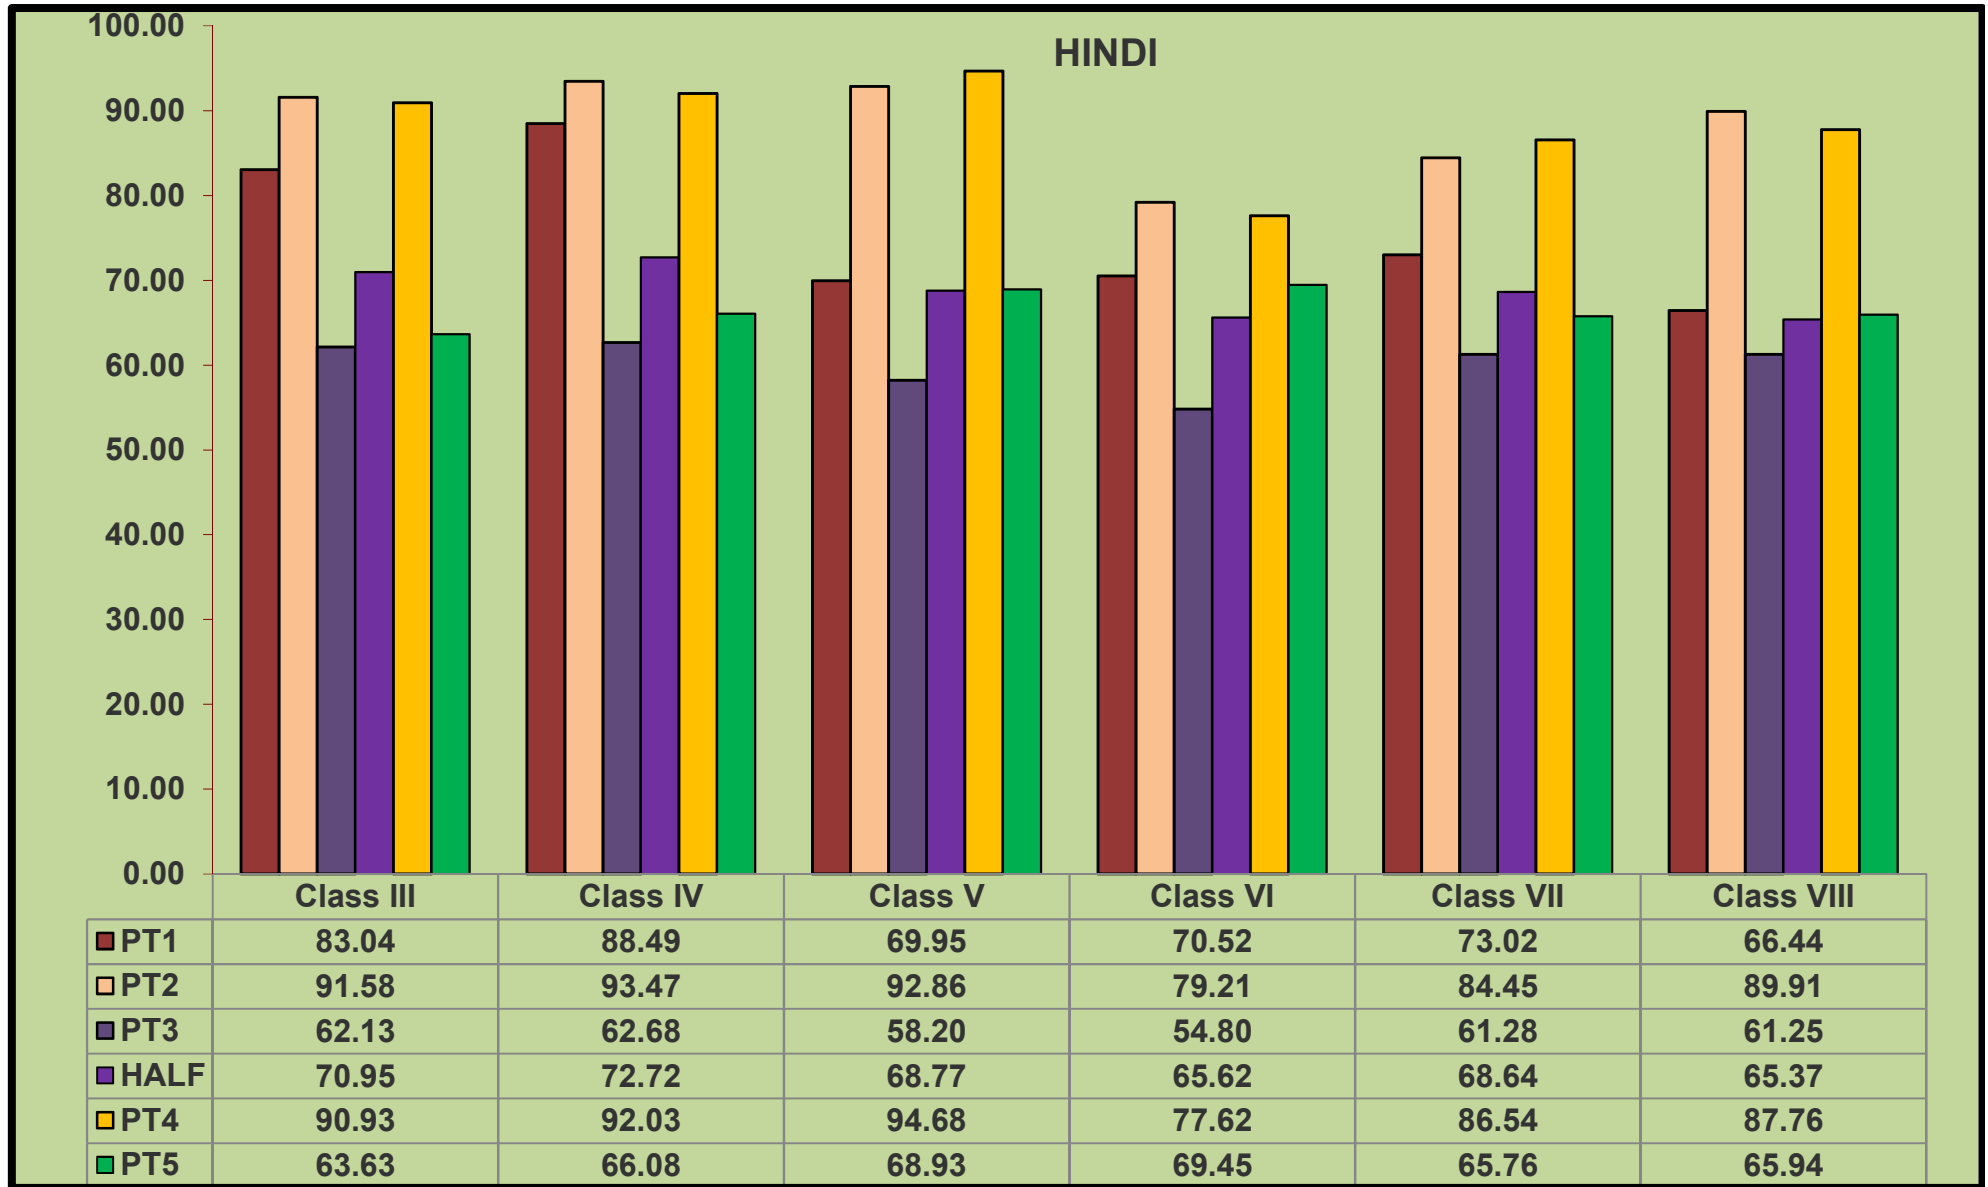

### CLASS - LKG

SANGHAMITRA SCHOOL  
CLASS ,SUBJECT AND SCHOOL AVERAGES TILL PT 6

**CLASS - UKG**

SANGHAMITRA SCHOOL  
CLASS ,SUBJECT AND SCHOOL AVERAGES TILL PT 6

**CLASS - I**

SANGHAMITRA SCHOOL  
CLASS ,SUBJECT AND SCHOOL AVERAGES TILL PT 6

SANGHAMITRA SCHOOL  
CLASS ,SUBJECT AND SCHOOL AVERAGES TILL PT 6

SANGHAMITRA SCHOOL  
CLASS ,SUBJECT AND SCHOOL AVERAGES TILL PT 6

SANGHAMITRA SCHOOL  
CLASS ,SUBJECT AND SCHOOL AVERAGES TILL PT 6

SANGHAMITRA SCHOOL  
CLASS ,SUBJECT AND SCHOOL AVERAGES TILL PT 6

SANGHAMITRA SCHOOL  
CLASS ,SUBJECT AND SCHOOL AVERAGES TILL PT 6

SANGHAMITRA SCHOOL  
CLASS ,SUBJECT AND SCHOOL AVERAGES TILL PT 6

	English	Hindi	Math	Science	Social
PT1	78.29	66.44	72.21	74.20	80.21
PT2	89.00	89.91	85.17	86.06	82.24
PT3	71.42	61.25	46.19	56.16	60.62
HALF	70.83	65.37	60.97	72.63	75.11
PT4	93.17	87.76	78.05	96.19	88.68
PT5	61.47	65.94	60.29	63.53	60.94
PT6	66.46	67.31	72.16	78.27	66.45