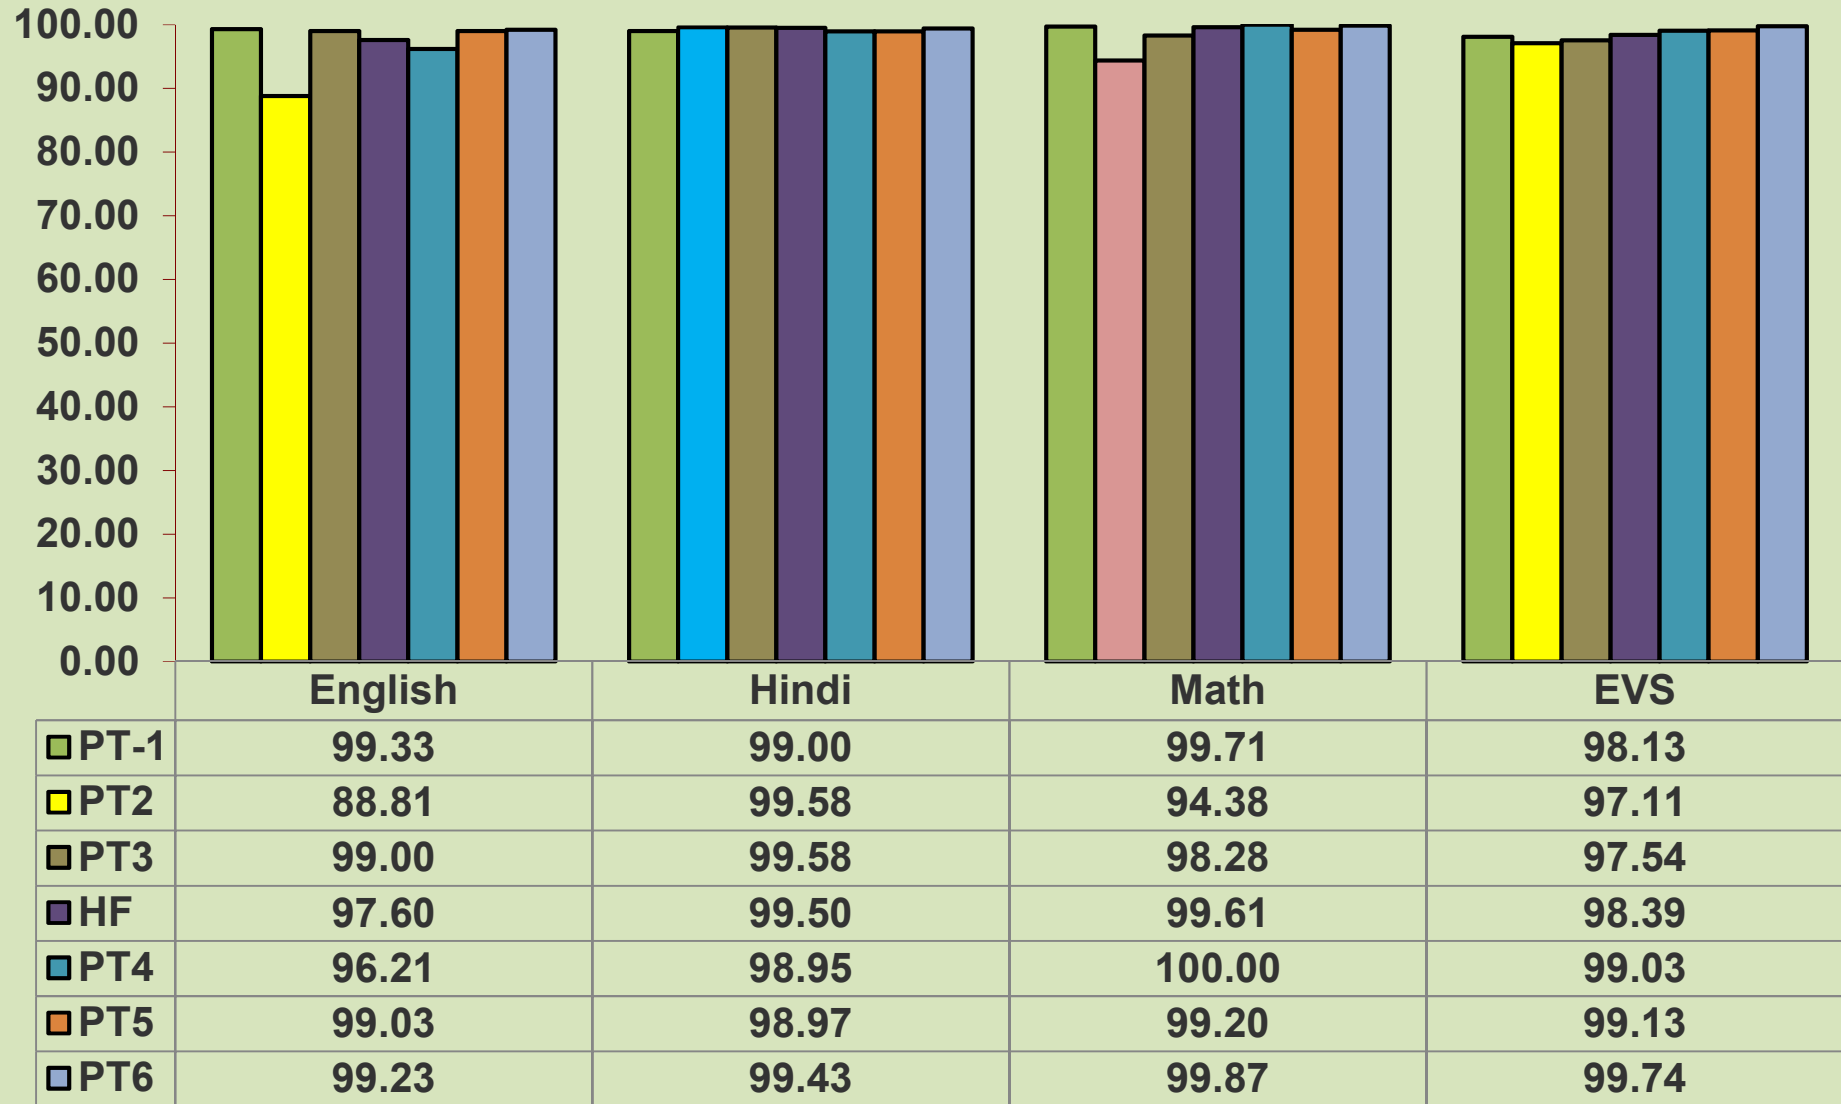

SANGHAMITRA SCHOOL  
CLASS ,SUBJECT AND SCHOOL AVERAGES TILL PT 6

### CLASS - LKG

SANGHAMITRA SCHOOL  
CLASS ,SUBJECT AND SCHOOL AVERAGES TILL PT 6

**CLASS - UKG**

SANGHAMITRA SCHOOL  
CLASS ,SUBJECT AND SCHOOL AVERAGES TILL PT 6

**CLASS - I**

SANGHAMITRA SCHOOL  
CLASS ,SUBJECT AND SCHOOL AVERAGES TILL PT 6

SANGHAMITRA SCHOOL  
CLASS ,SUBJECT AND SCHOOL AVERAGES TILL PT 6

SANGHAMITRA SCHOOL  
CLASS ,SUBJECT AND SCHOOL AVERAGES TILL PT 6

SANGHAMITRA SCHOOL  
CLASS ,SUBJECT AND SCHOOL AVERAGES TILL PT 6

SANGHAMITRA SCHOOL  
CLASS ,SUBJECT AND SCHOOL AVERAGES TILL PT 6

SANGHAMITRA SCHOOL  
CLASS ,SUBJECT AND SCHOOL AVERAGES TILL PT 6

SANGHAMITRA SCHOOL  
CLASS ,SUBJECT AND SCHOOL AVERAGES TILL PT 6

	English	Hindi	Math	Science	Social
PT1	78.29	66.44	72.21	74.20	80.21
PT2	89.00	89.91	85.17	86.06	82.24
PT3	71.42	61.25	46.19	56.16	60.62
HALF	70.83	65.37	60.97	72.63	75.11
PT4	93.17	87.76	78.05	96.19	88.68
PT5	61.47	65.94	60.29	63.53	60.94
PT6	66.46	67.31	72.16	78.27	66.45