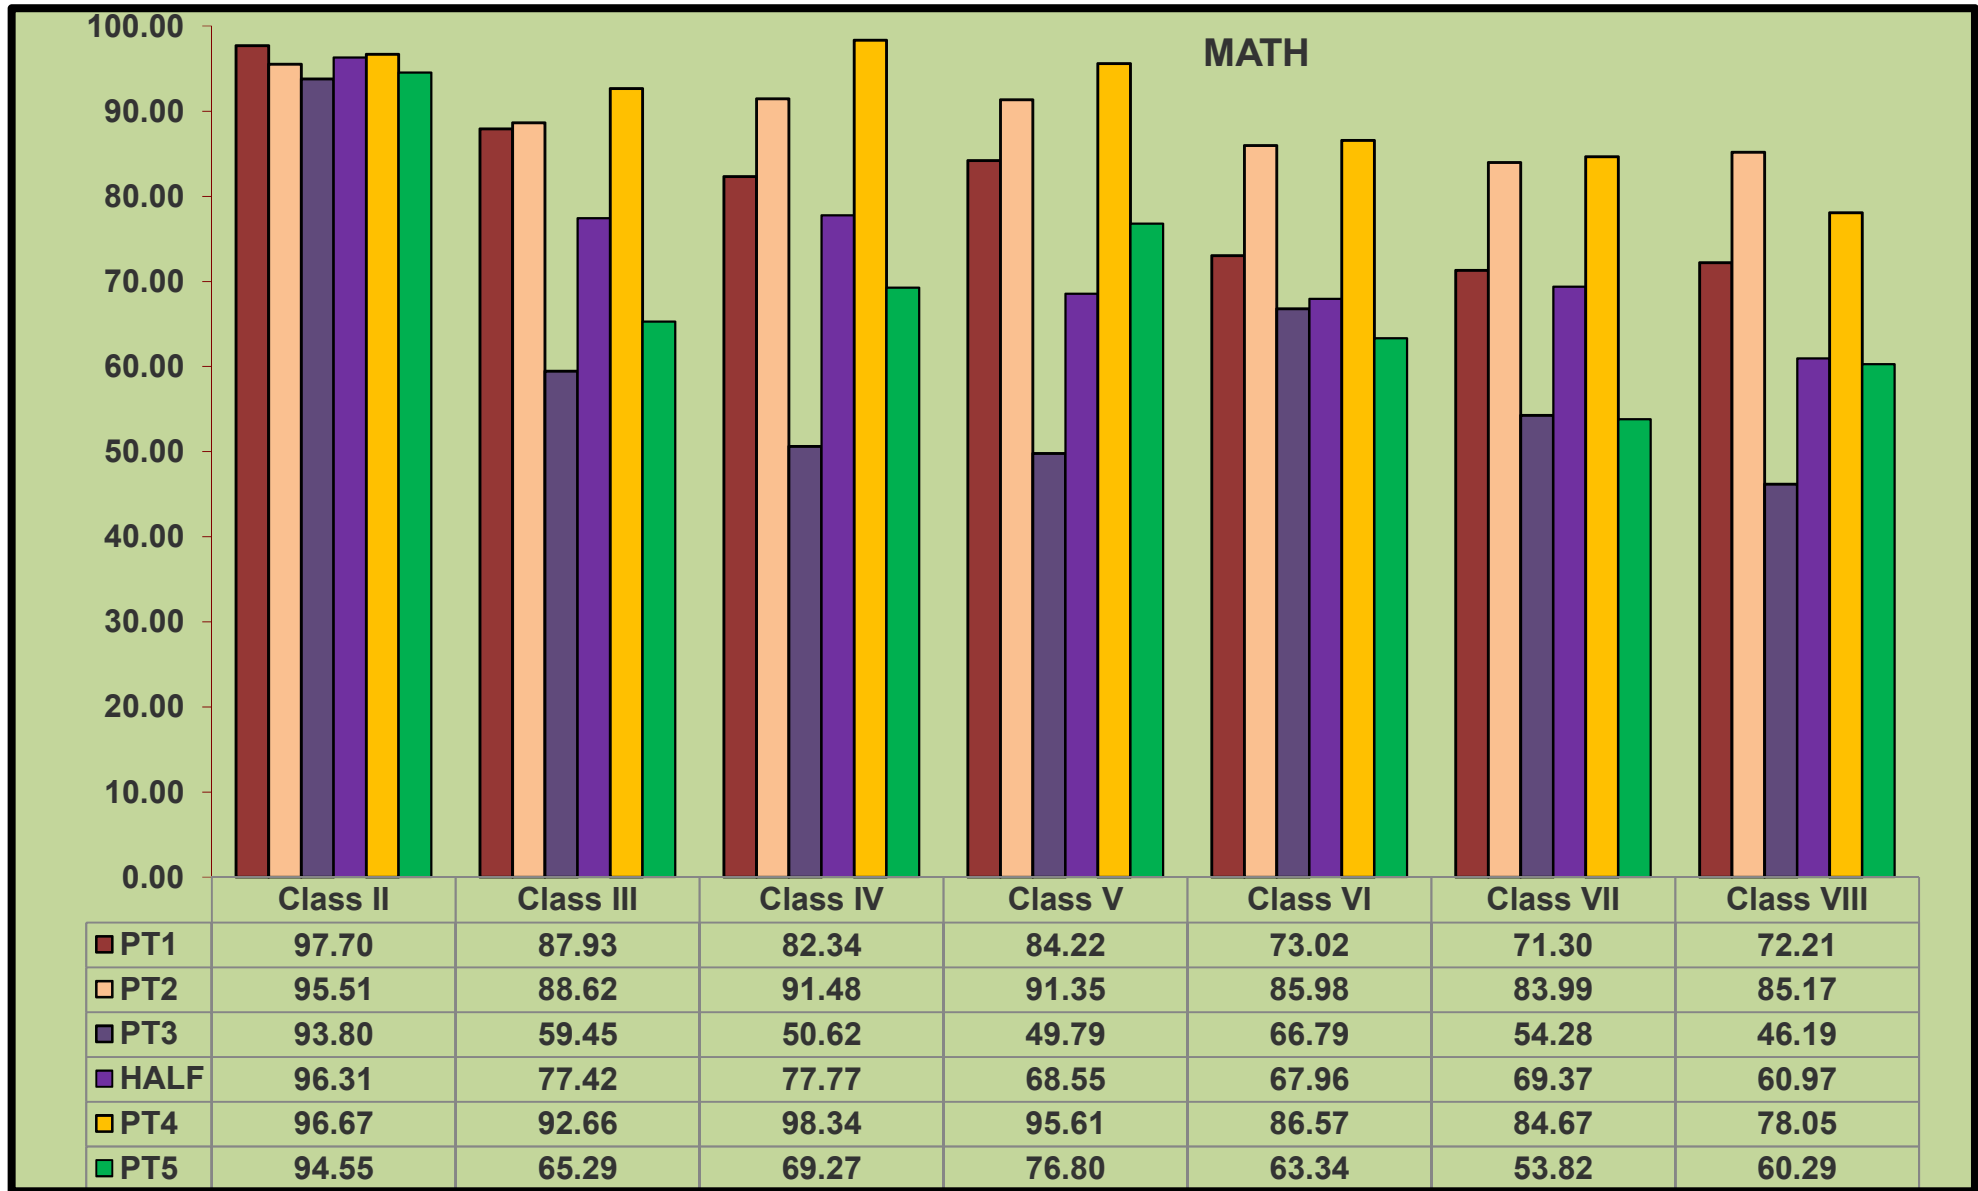

SANGHAMITRA SCHOOL
CLASS ,SUBJECT AND SCHOOL AVERAGES TILL PT 6