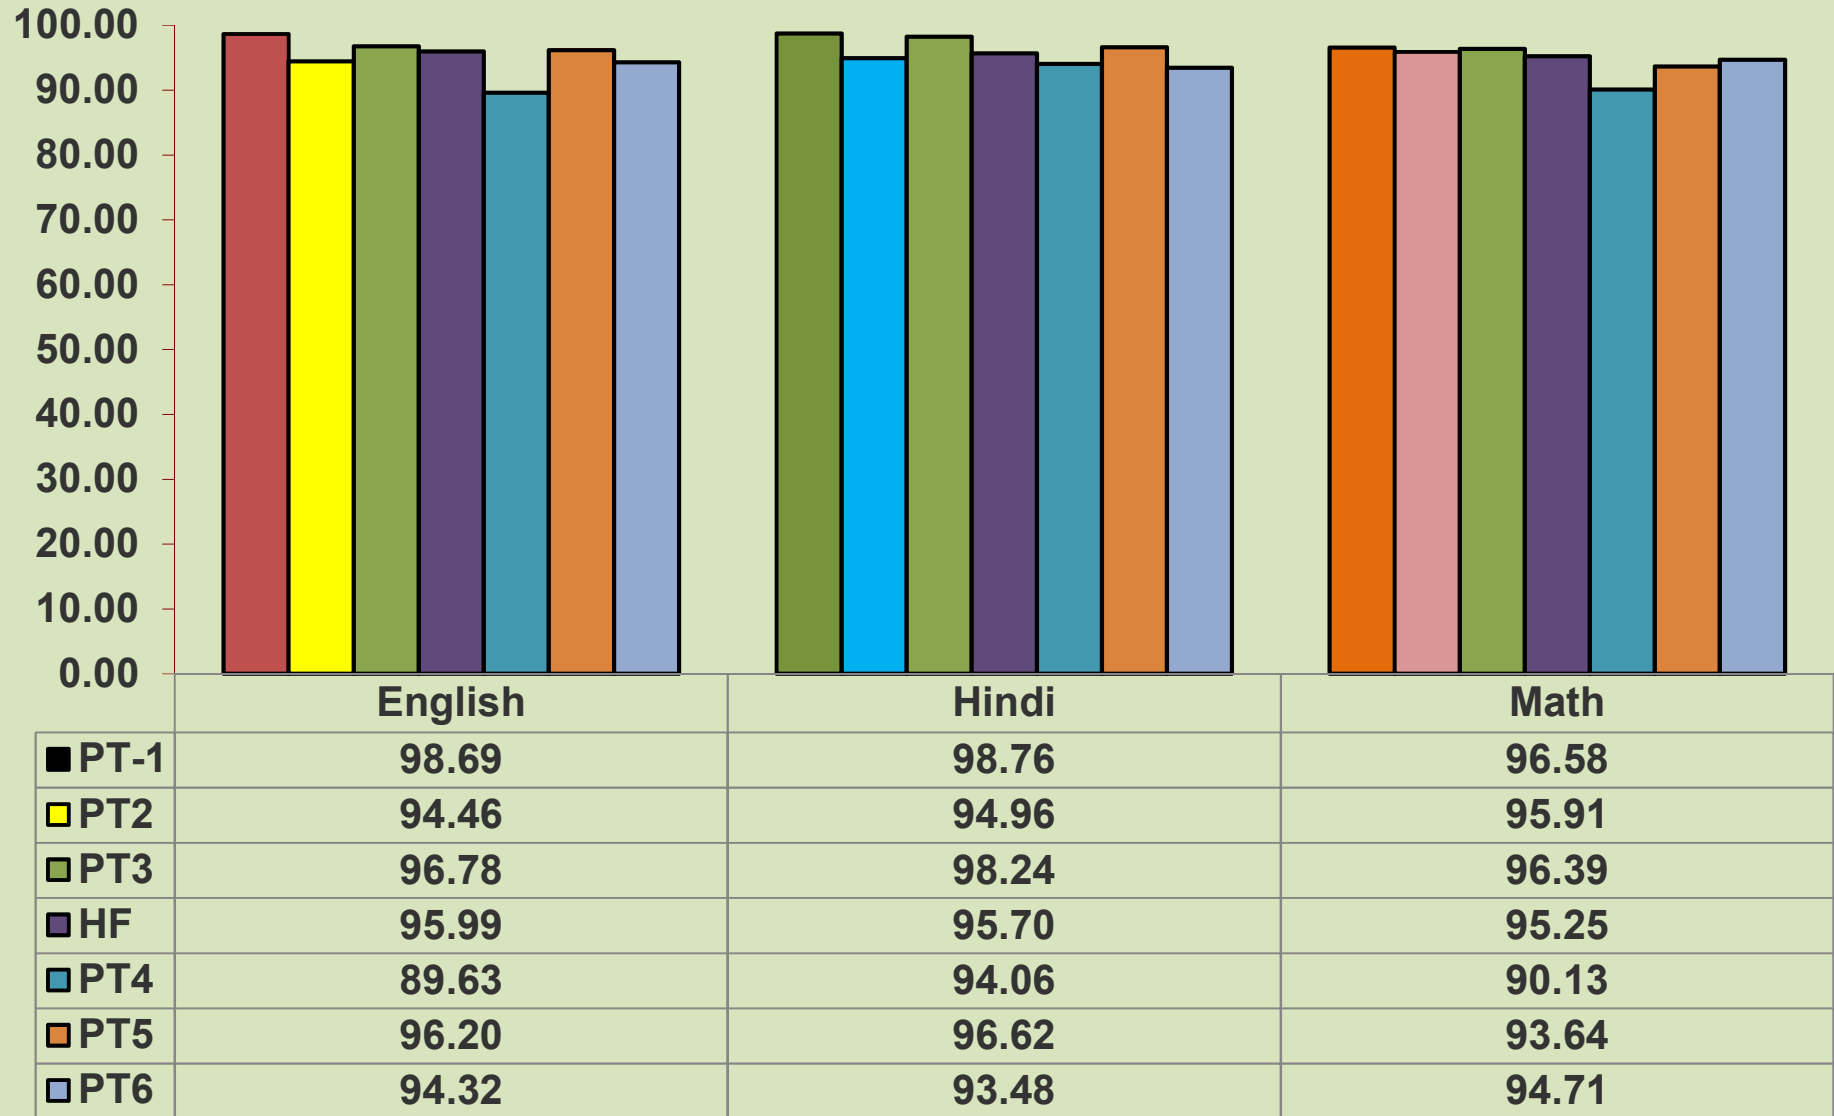

SANGHAMITRA SCHOOL  
CLASS ,SUBJECT AND SCHOOL AVERAGES TILL PT 6

### CLASS - LKG

SANGHAMITRA SCHOOL  
CLASS ,SUBJECT AND SCHOOL AVERAGES TILL PT 6

**CLASS - UKG**

SANGHAMITRA SCHOOL  
CLASS ,SUBJECT AND SCHOOL AVERAGES TILL PT 6

**CLASS - I**

SANGHAMITRA SCHOOL  
CLASS ,SUBJECT AND SCHOOL AVERAGES TILL PT 6

SANGHAMITRA SCHOOL  
CLASS ,SUBJECT AND SCHOOL AVERAGES TILL PT 6

SANGHAMITRA SCHOOL  
CLASS ,SUBJECT AND SCHOOL AVERAGES TILL PT 6

	English	Hindi	Math	Science	Social
PT1	78.29	66.44	72.21	74.20	80.21
PT2	89.00	89.91	85.17	86.06	82.24
PT3	71.42	61.25	46.19	56.16	60.62
HALF	70.83	65.37	60.97	72.63	75.11
PT4	93.17	87.76	78.05	96.19	88.68
PT5	61.47	65.94	60.29	63.53	60.94
PT6	66.46	67.31	72.16	78.27	66.45